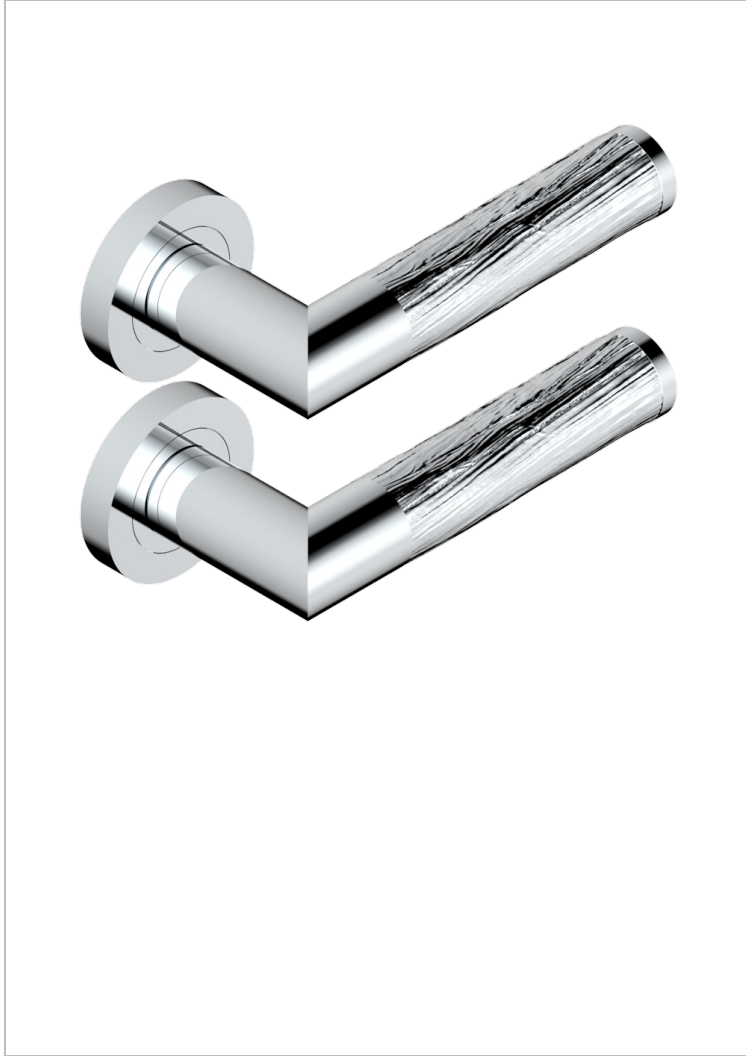

# COLLECTION PARIS

B8A-DHCRD3

Pair of door handles - Paris metal, Wood pattern

THG<sup>®</sup>  
PARIS

75969

02/04/2021

## 特色

- Collection Paris
- Pair of door handles - Paris metal, Wood pattern

## 可选饰面

Black ceram - D30  
Blush PVD - H62  
Graphite PVD - H64  
Matt Umber PVD - H67  
Matt blush PVD - H60  
Matt graphite PVD - H65

PVD哑光棕铜 - F34  
PVD哑光金 - H53  
PVD哑光铜 - H50  
PVD哑光镍 - H56  
PVD抛光铜 - H49  
PVD棕铜 - F33