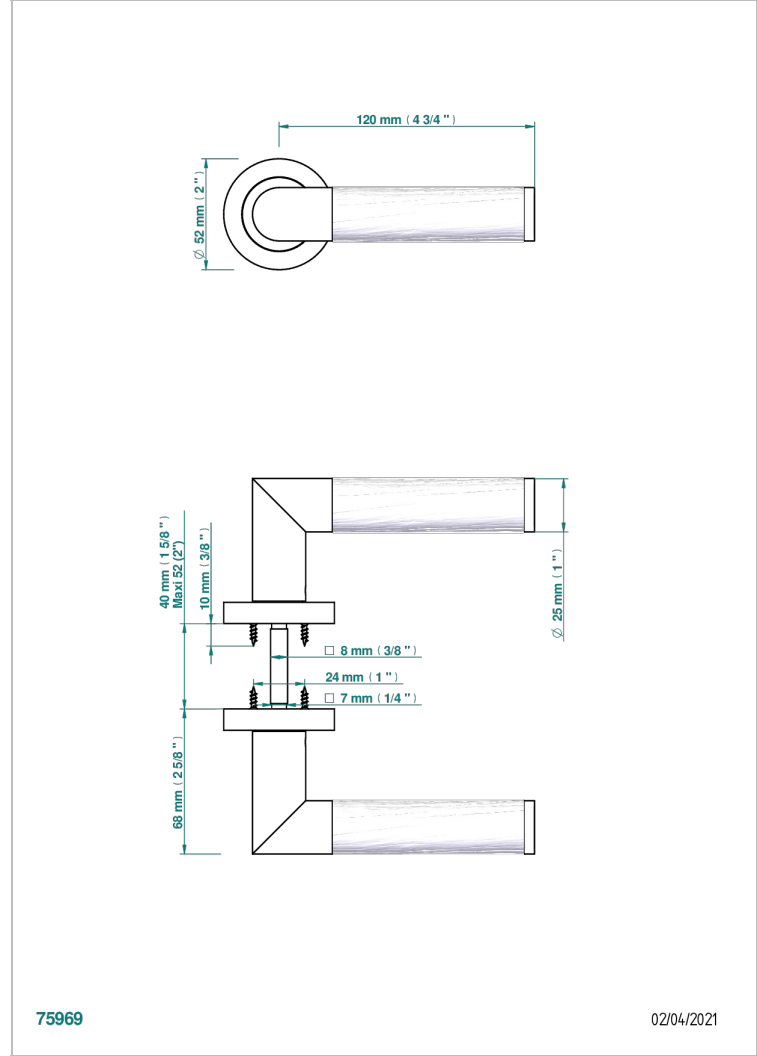

# COLLECTION PARIS

B8A-DHCRD3

Pair of door handles - Paris metal, Wood pattern

THG<sup>®</sup>  
PARIS

75969

02/04/2021

## 特色

- Collection Paris
- Pair of door handles - Paris metal, Wood pattern