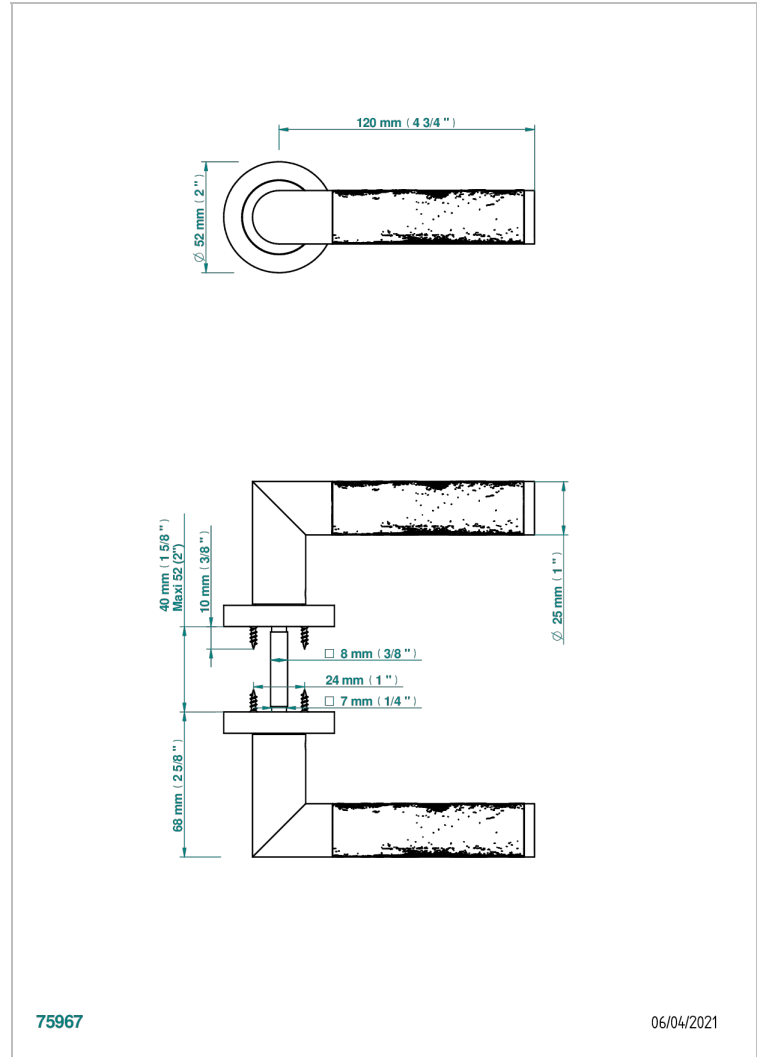

COLLECTION PARIS

B8A-DHCRD4

Pair of door handles - Paris metal, Brass pattern

CHARACTERISTIC

- Collection Paris
- Pair of door handles - Paris metal, Brass pattern

AVAILABLE FINITIONS

Black ceram - D30
Blush PVD - H62
Brass color PVD - H49
Brown bronze color PVD - F33
Gold color PVD - H52
Graphite PVD - H64