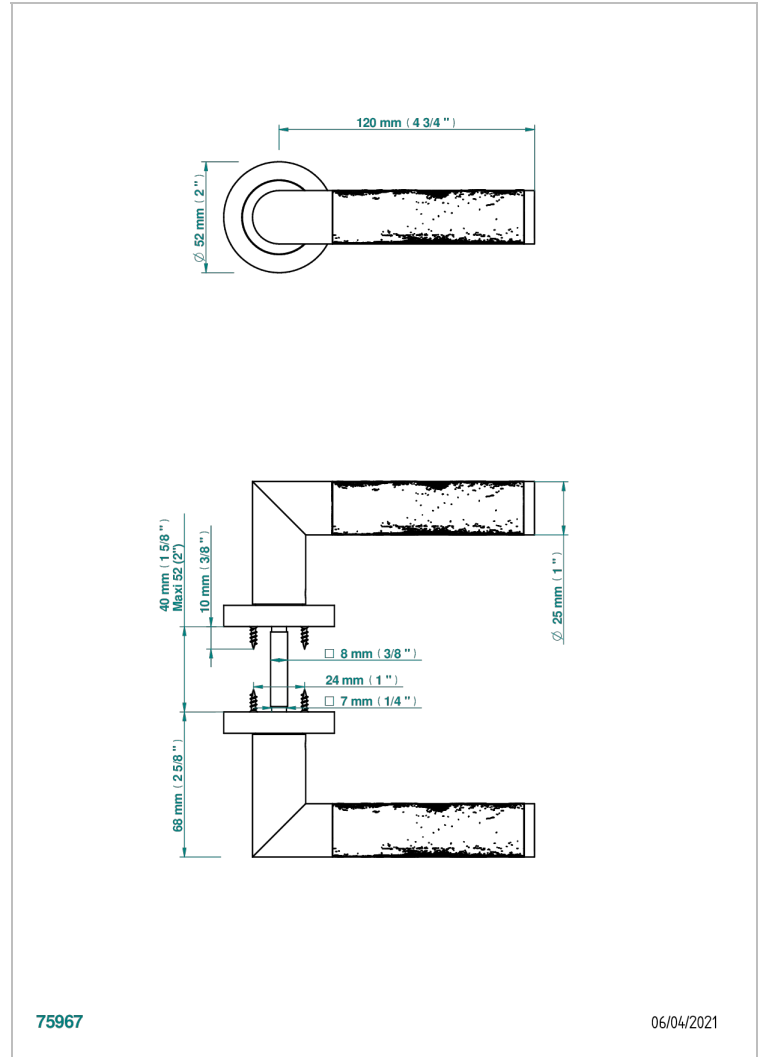

COLLECTION PARIS

B8A-DHCRD4

Pair of door handles - Paris metal, Brass pattern

75967

06/04/2021

CHARACTERISTIC

- Collection Paris
- Pair of door handles - Paris metal, Brass pattern

AVAILABLE FINITIONS