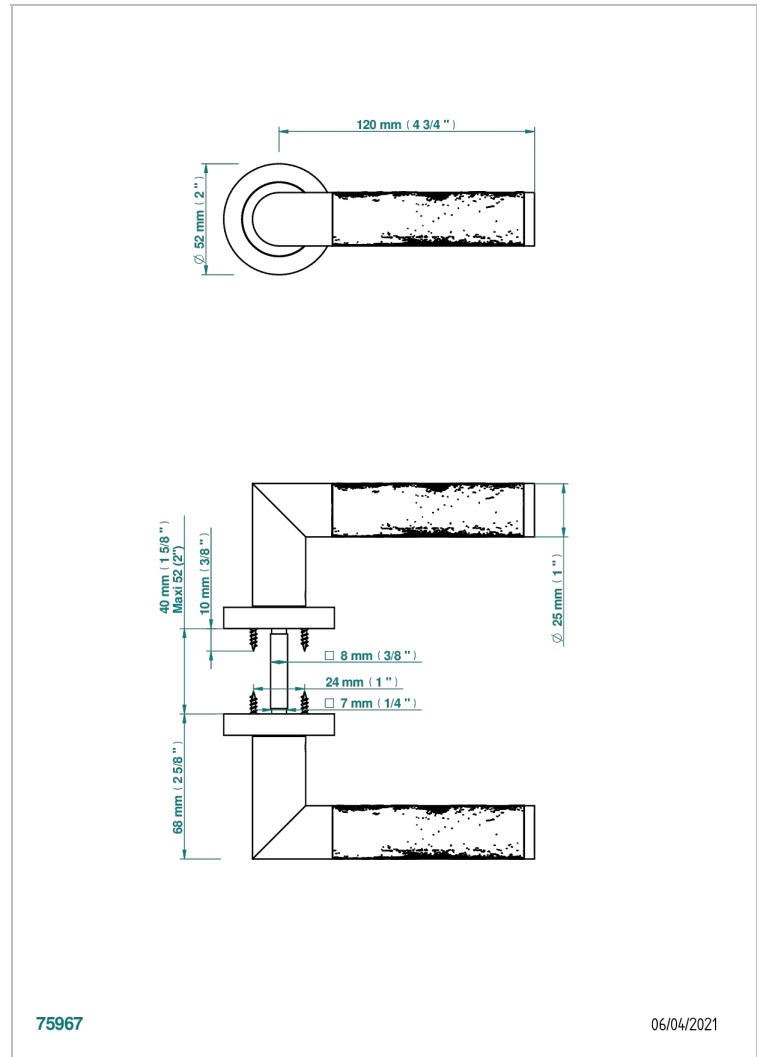

COLLECTION PARIS

B8A-DHCRD4

Pair of door handles - Paris metal, Brass pattern

THG[®]
PARIS

75967

06/04/2021

EIGENSCHAFTEN

- Collection Paris
- Pair of door handles - Paris metal, Brass pattern

VERFÜGBARE OBERFLÄCHEN

Blassgold - F30
Blassgold matt unlackiert - F31
Bronze hell - D01
Chrom - A02
Gold - F01
Gold matt - F07

Mattschwarz keramik - D30
Nickel matt - C01
Pvd blush - H62
Pvd blush matt - H60
Pvd bronze braun - F33
Pvd bronze braun matt - F34