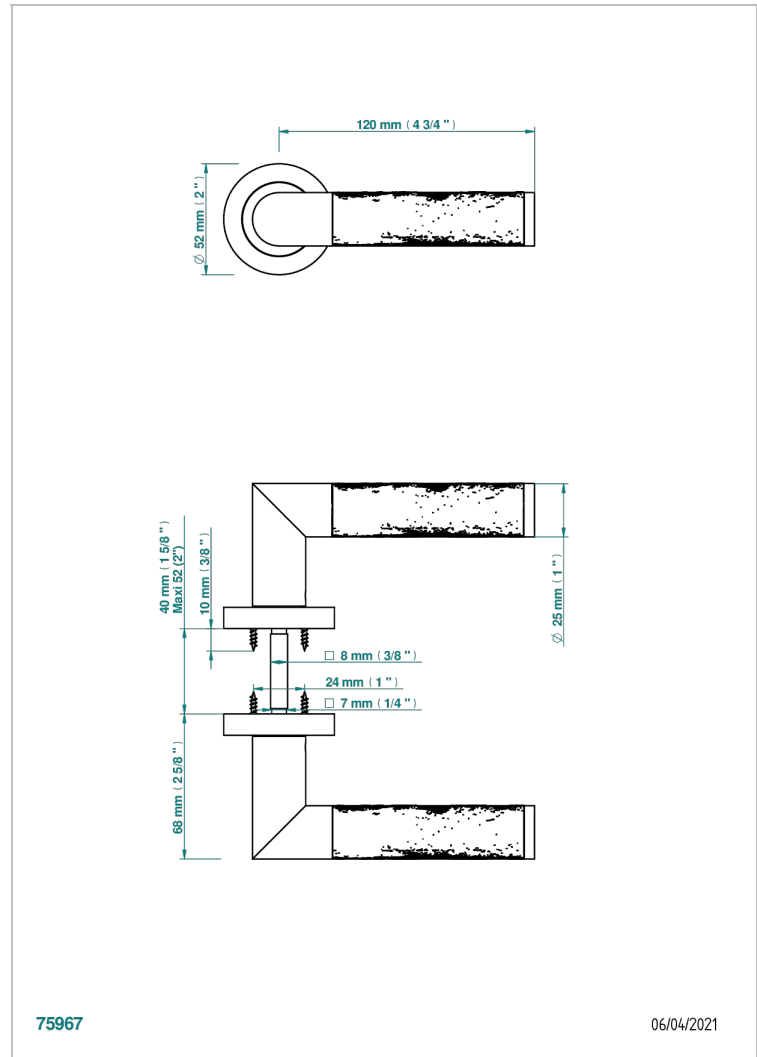

COLLECTION PARIS

B8A-DHCRD4

Pair of door handles - Paris metal, Brass pattern

THG[®]
PARIS

75967

06/04/2021

CARACTERÍSTICAS

- Collection Paris
- Pair of door handles - Paris metal, Brass pattern