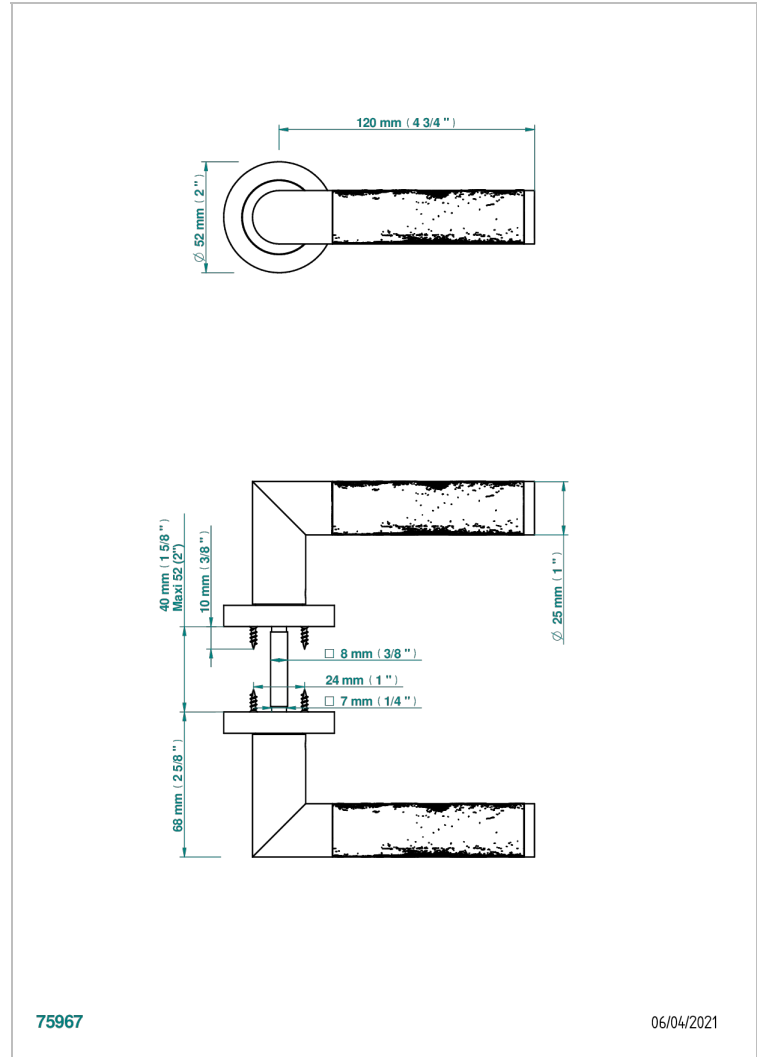

# COLLECTION PARIS

B8A-DHCRD4

Pair of door handles - Paris metal, Brass pattern

75967

06/04/2021

## CHARACTERISTIC

- Collection Paris
- Pair of door handles - Paris metal, Brass pattern