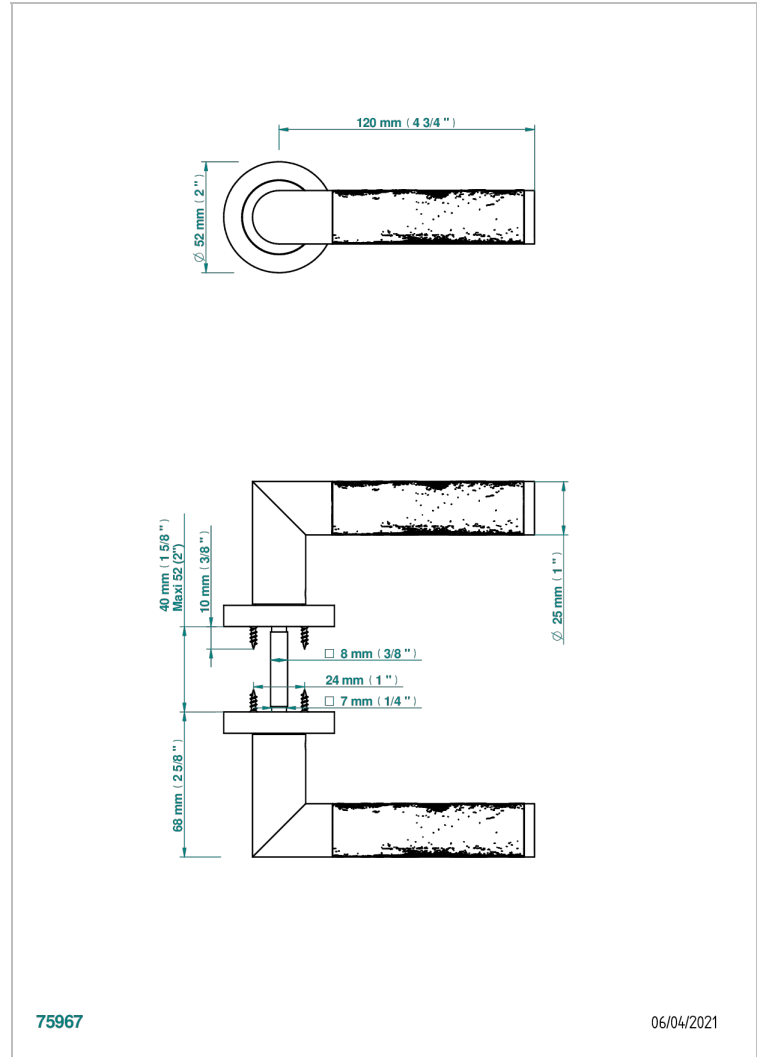

# COLLECTION PARIS

B8A-DHCRD4

Pair of door handles - Paris metal, Brass pattern

75967

06/04/2021

## EIGENSCHAFTEN

- Collection Paris
- Pair of door handles - Paris metal, Brass pattern