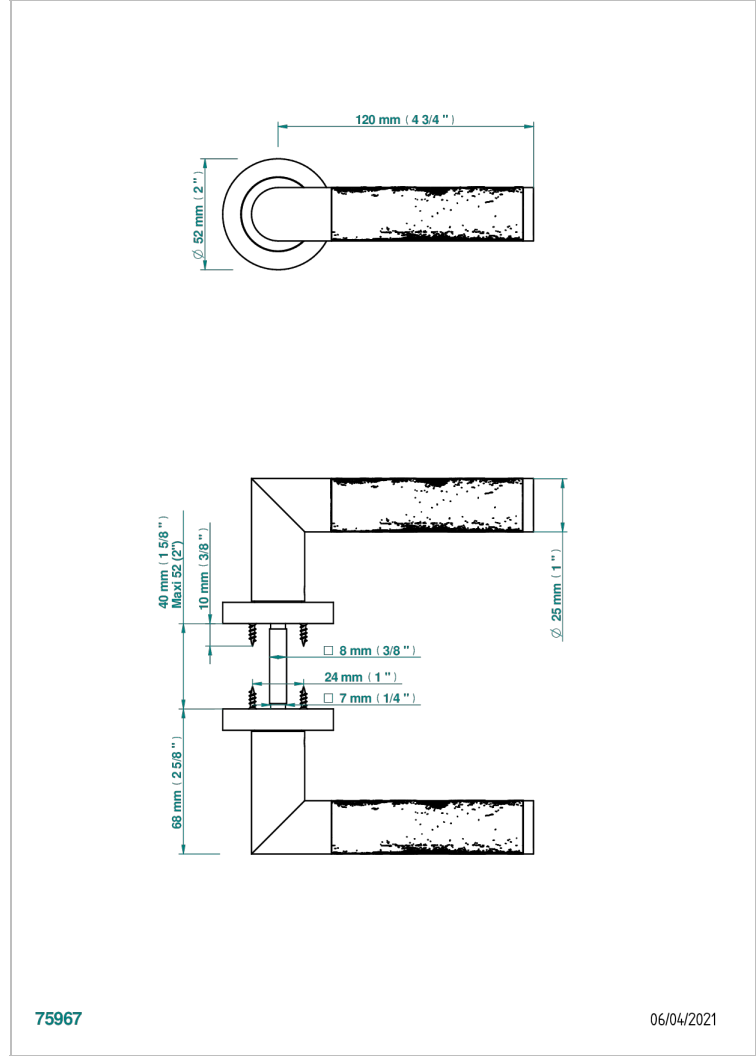

COLLECTION PARIS

B8A-DHCRD4

Pair of door handles - Paris metal, Brass pattern

THG[®]
PARIS

75967

06/04/2021

特色

- Collection Paris
- Pair of door handles - Paris metal, Brass pattern