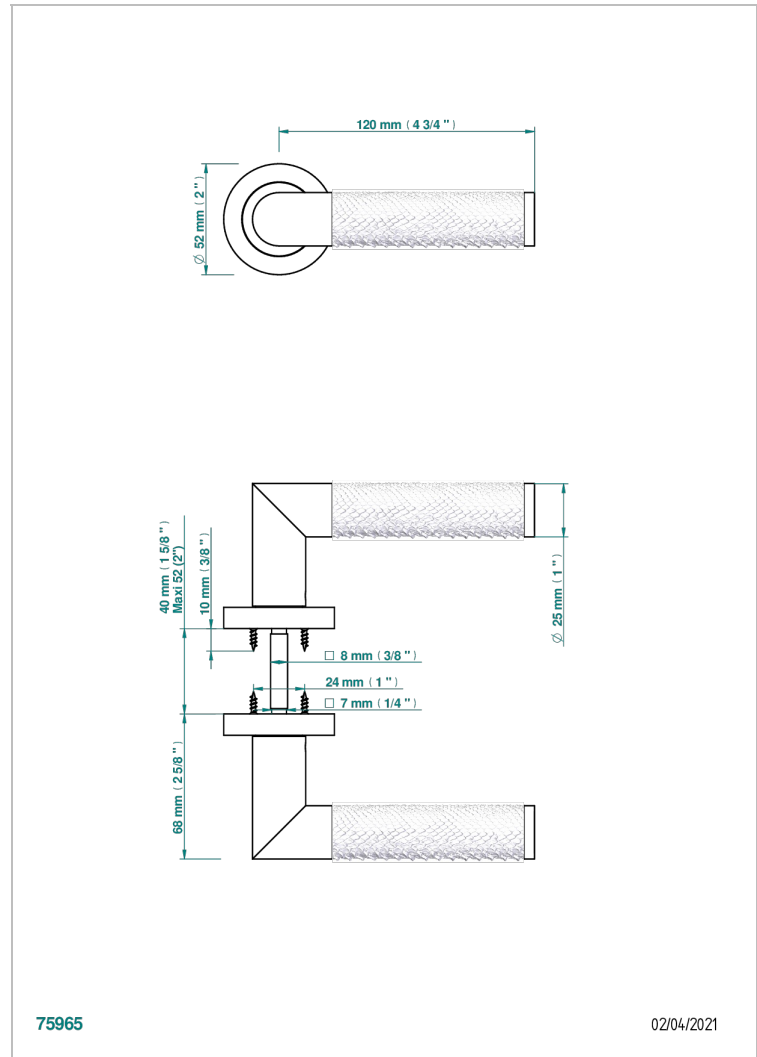

COLLECTION PARIS

B8A-DHCRD2

Pair of door handles - Paris metal, Python pattern

CHARACTERISTIC

- Collection Paris
- Pair of door handles - Paris metal, Python pattern

AVAILABLE FINITIONS

Black ceram - D30
Blush PVD - H62
Brass color PVD - H49
Brown bronze color PVD - F33
Gold color PVD - H52
Graphite PVD - H64