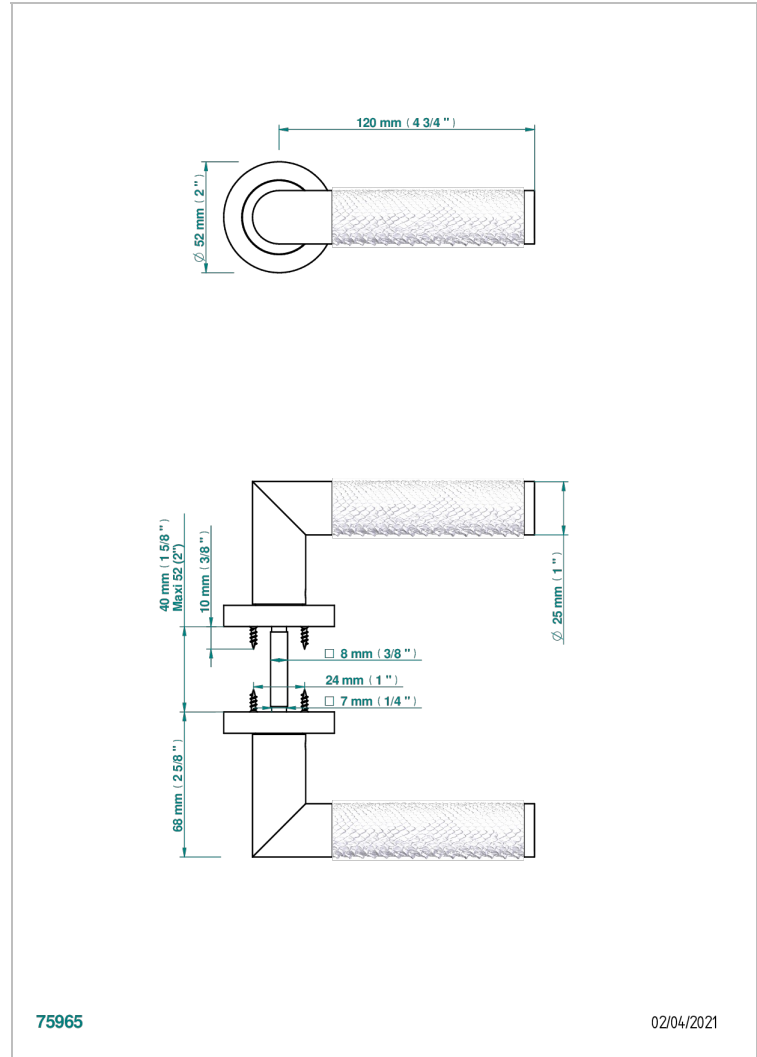

COLLECTION PARIS

B8A-DHCRD2

Pair of door handles - Paris metal, Python pattern

75965

02/04/2021

CHARACTERISTIC

- Collection Paris
- Pair of door handles - Paris metal, Python pattern

AVAILABLE FINITIONS