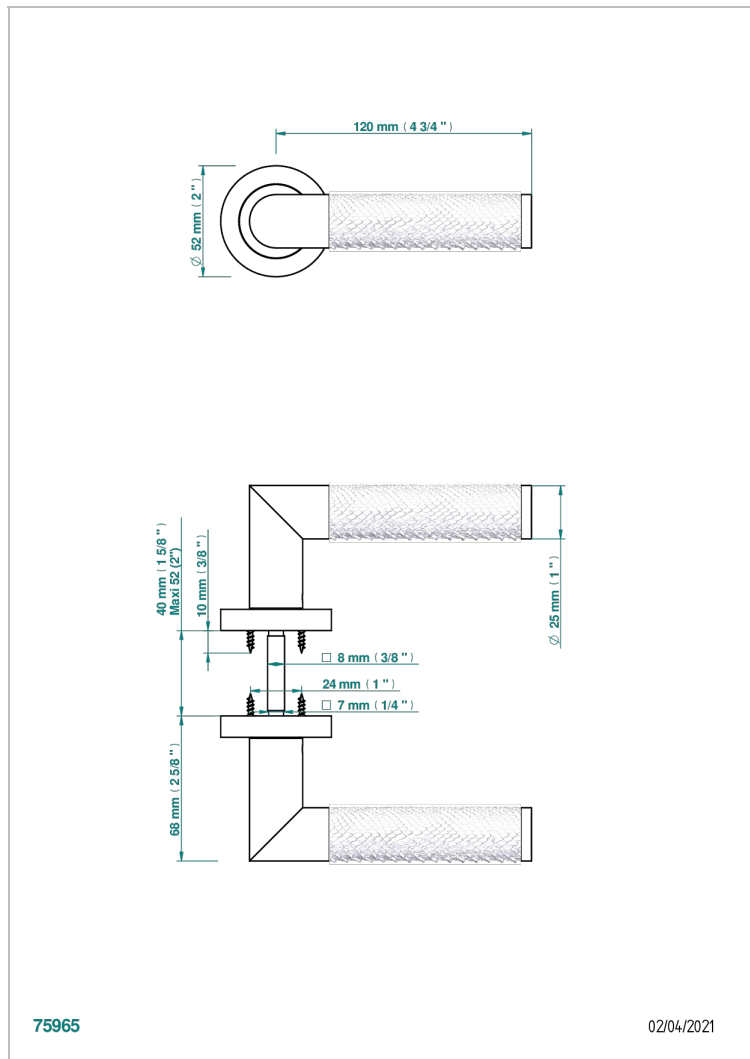

# COLLECTION PARIS

B8A-DHCRD2

Pair of door handles - Paris metal, Python pattern

THG<sup>®</sup>  
PARIS

## ХАРАКТЕРИСТИКИ

- Collection Paris
- Pair of door handles - Paris metal, Python pattern