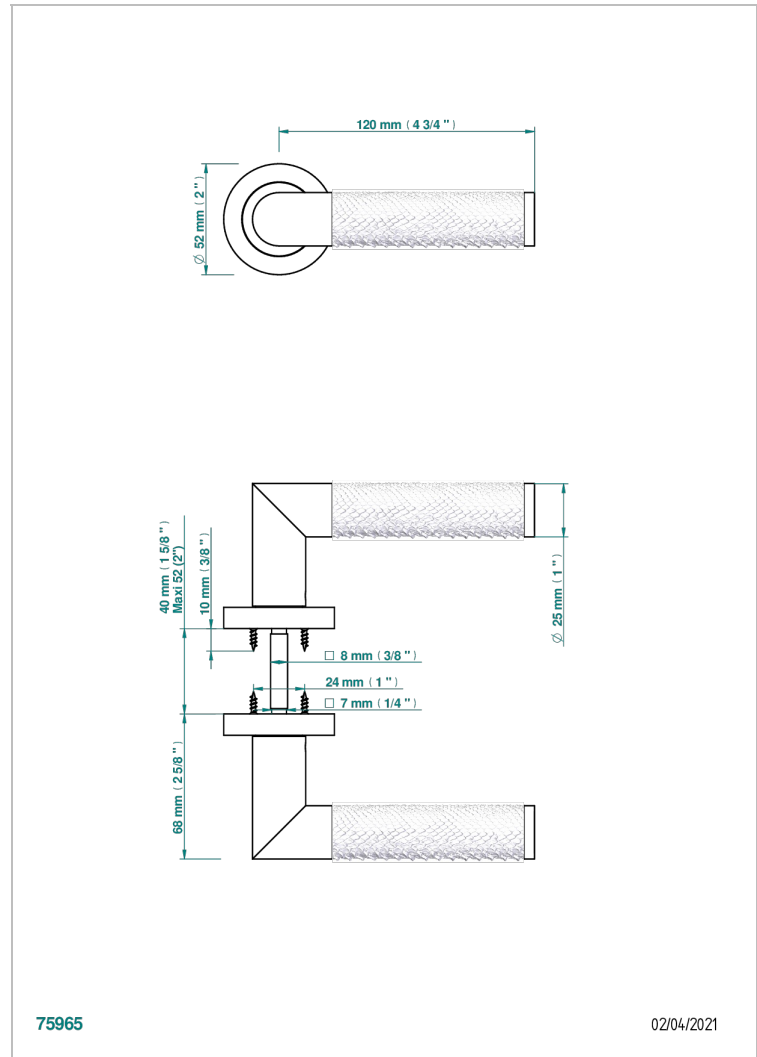

COLLECTION PARIS

B8A-DHCRD2

Pair of door handles - Paris metal, Python pattern

THG[®]
PARIS

75965

02/04/2021

CARACTERÍSTICAS

- Collection Paris
- Pair of door handles - Paris metal, Python pattern