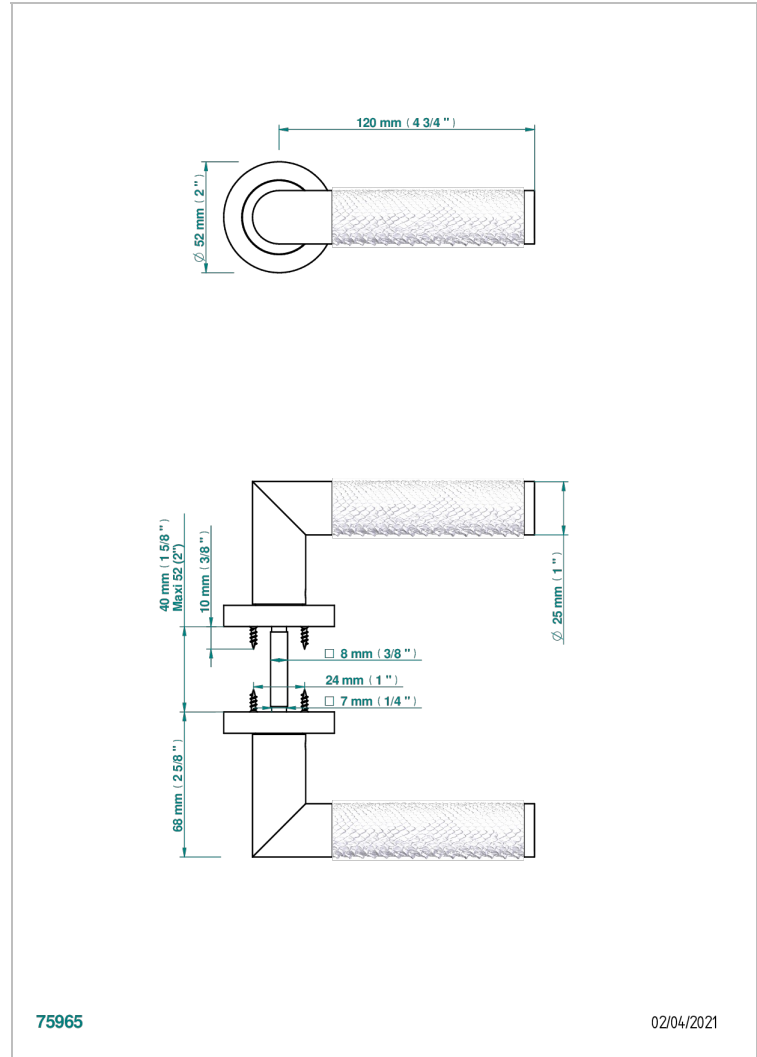

# COLLECTION PARIS

B8A-DHCRD2

Pair of door handles - Paris metal, Python pattern

## CHARACTERISTIC

- Collection Paris
- Pair of door handles - Paris metal, Python pattern