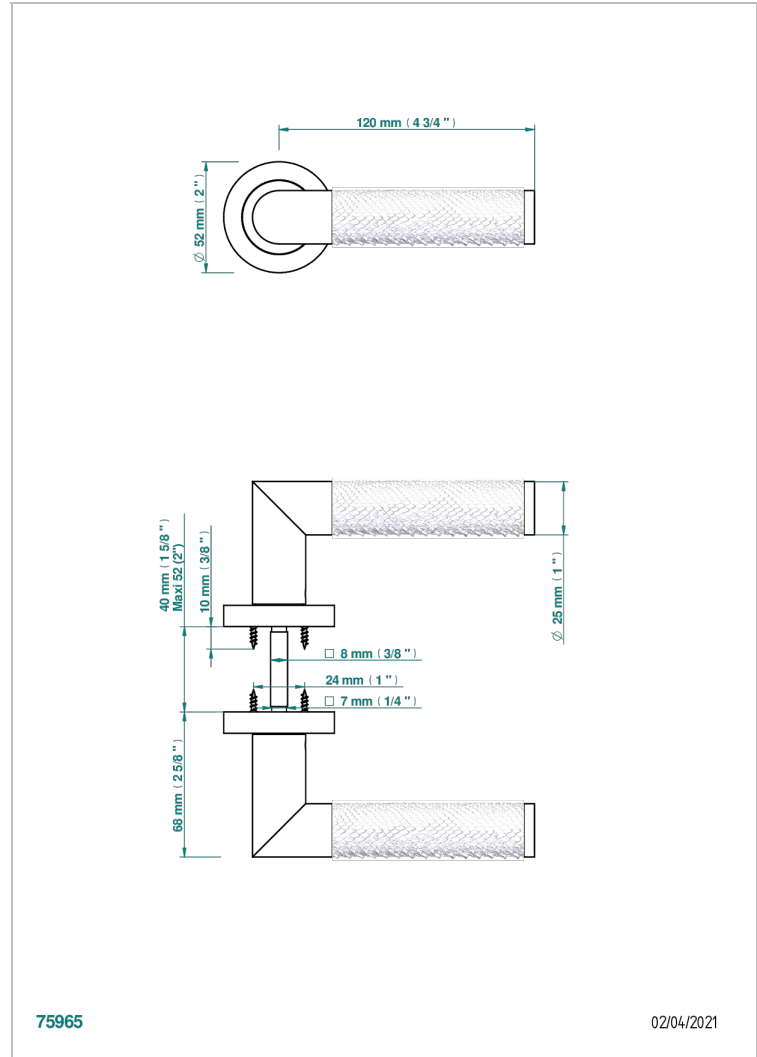

COLLECTION PARIS

B8A-DHCRD2

Pair of door handles - Paris metal, Python pattern

THG[®]
PARIS

75965

02/04/2021

EIGENSCHAFTEN

- Collection Paris
- Pair of door handles - Paris metal, Python pattern

VERFÜGBARE OBERFLÄCHEN

Blassgold - F30
Blassgold matt unlackiert - F31
Bronze hell - D01
Chrom - A02
Gold - F01
Gold matt - F07

Mattschwarz keramik - D30
Nickel matt - C01
Pvd blush - H62
Pvd blush matt - H60
Pvd bronze braun - F33
Pvd bronze braun matt - F34