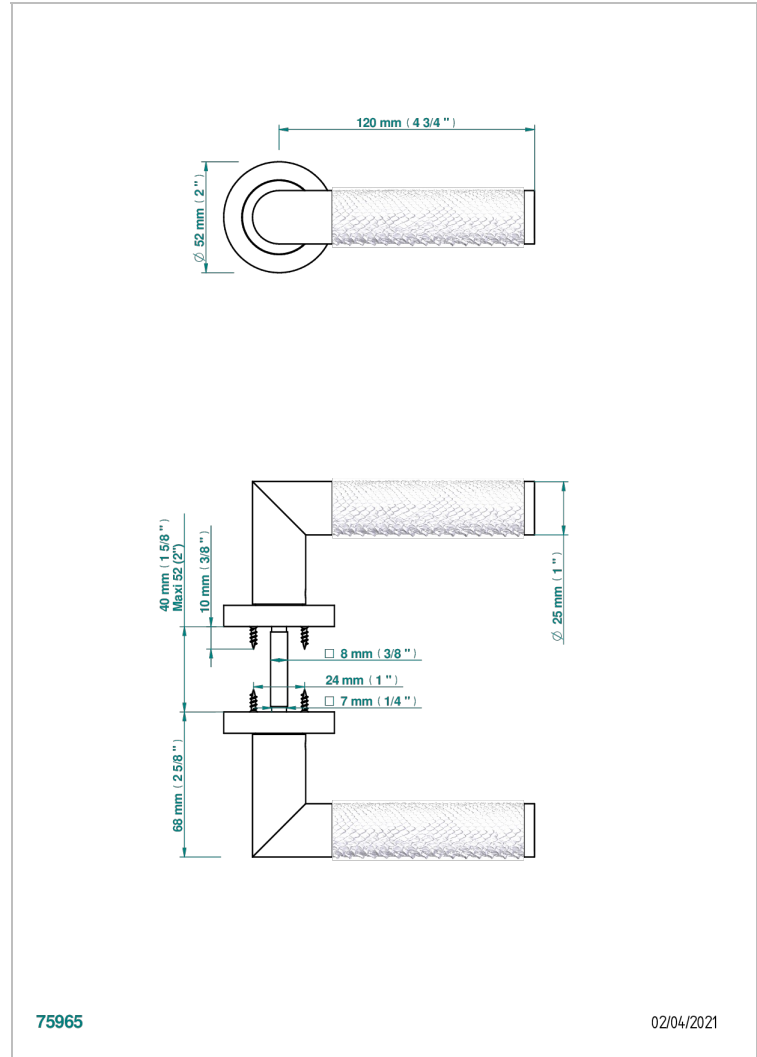

COLLECTION PARIS

B8A-DHCRD2

Pair of door handles - Paris metal, Python pattern

THG[®]
PARIS

特色

- Collection Paris
- Pair of door handles - Paris metal, Python pattern

可选饰面

Black ceram - D30
Blush PVD - H62
Graphite PVD - H64
Matt Umber PVD - H67
Matt blush PVD - H60
Matt graphite PVD - H65