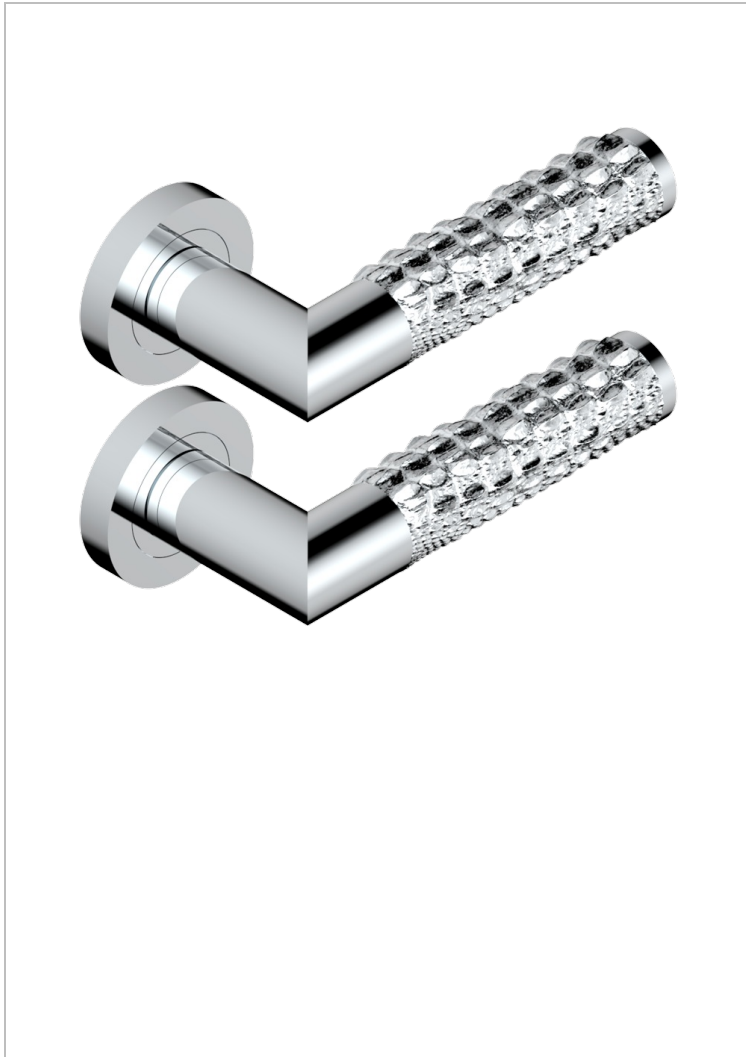

COLLECTION PARIS

B8A-DHCRD1

Pair of door handles - Paris metal, Alligator pattern

75963

01/04/2021

CHARACTERISTIC

- Collection Paris
- Pair of door handles - Paris metal, Alligator pattern

AVAILABLE FINITIONS

Black ceram - D30
Blush PVD - H62
Brass color PVD - H49
Brown bronze color PVD - F33
Gold color PVD - H52
Graphite PVD - H64

Lacquered light bronze - D01
Matt Umber PVD - H67
Matt blush PVD - H60
Matt brass color PVD - H50
Matt brown bronze color PVD - F34
Matt gold - F07

Matt gold color PVD - H53
Matt graphite PVD - H65
Matt nickel (color finish) - C01
Matt nickel color PVD - H56
Nickel color PVD - H55
Polished chrome (color finish) - A02

Polished gold (color finish) - F01
Polished nickel - B01
Soft gold - F30
Soft matt gold - F31
Umber PVD - H66