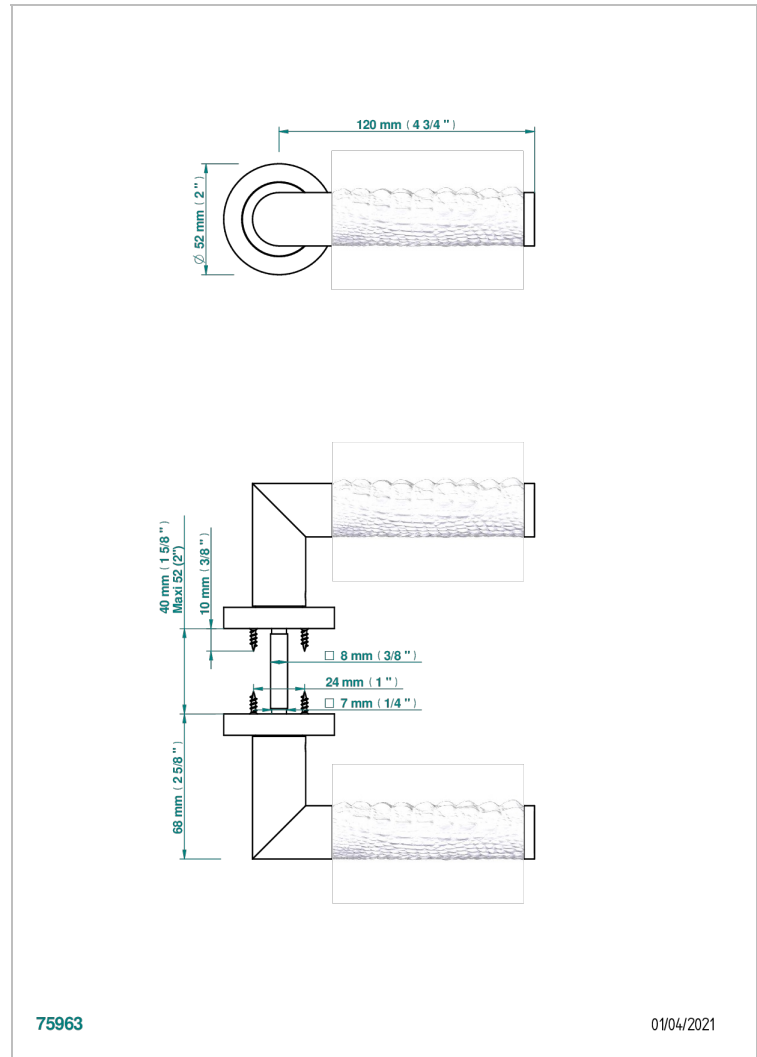

COLLECTION PARIS

B8A-DHCRD1

Pair of door handles - Paris metal, Alligator pattern

75963

01/04/2021

CHARACTERISTIC

- Collection Paris
- Pair of door handles - Paris metal, Alligator pattern

AVAILABLE FINITIONS