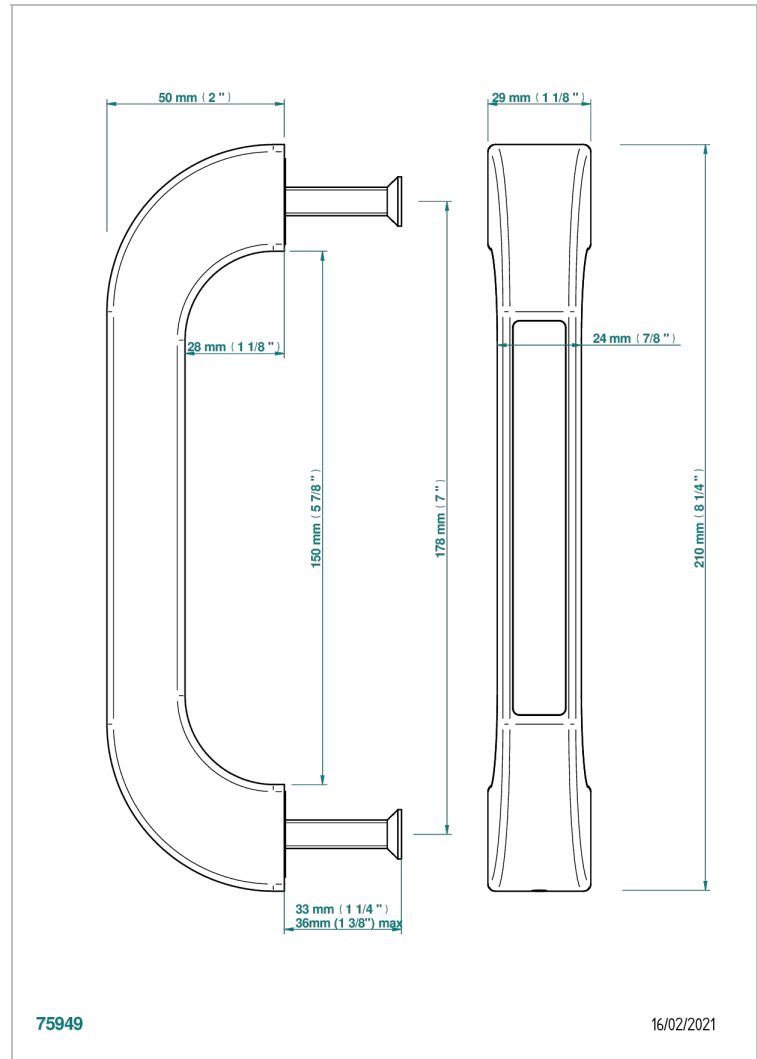

PULL DOOR HANDLES

B8F-DPGLS4S

Pull door handle (one side) , Glasgow Tiger's eye stone

CHARACTERISTIC

- Pull door handles
- Pull door handle (one side) , Glasgow Tiger's eye stone

AVAILABLE FINITIONS

Black ceram - D30
Blush PVD - H62
Brass color PVD - H49
Brown bronze color PVD - F33
Gold color PVD - H52
Graphite PVD - H64

Lacquered light bronze - D01
Matt Umber PVD - H67
Matt blush PVD - H60
Matt brass color PVD - H50
Matt brown bronze color PVD - F34
Matt gold - F07

Matt gold color PVD - H53
Matt graphite PVD - H65
Matt nickel (color finish) - C01
Matt nickel color PVD - H56
Nickel color PVD - H55
Polished chrome (color finish) - A02