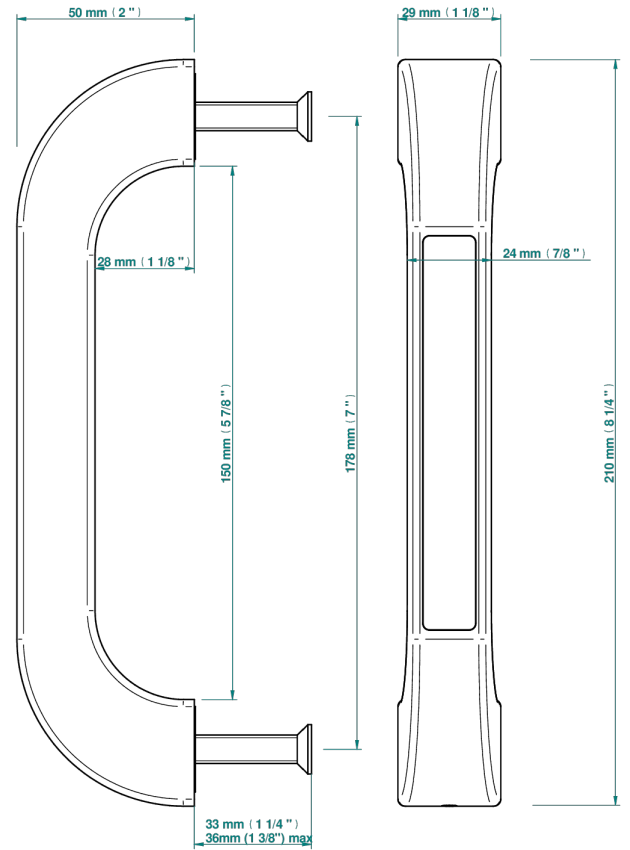

PULL DOOR HANDLES

B8F-DPGLS4S

Pull door handle (one side) , Glasgow Tiger's eye stone

75949

16/02/2021

CHARACTERISTIC

- Pull door handles
- Pull door handle (one side) , Glasgow Tiger's eye stone

AVAILABLE FINITIONS

Black ceram - D30
Blush PVD - H62
Brass color PVD - H49
Brown bronze color PVD - F33
Gold color PVD - H52
Graphite PVD - H64

Lacquered light bronze - D01
Matt Umber PVD - H67
Matt blush PVD - H60
Matt brass color PVD - H50
Matt brown bronze color PVD - F34
Matt gold - F07

Matt gold color PVD - H53
Matt graphite PVD - H65
Matt nickel (color finish) - C01
Matt nickel color PVD - H56
Nickel color PVD - H55
Polished chrome (color finish) - A02

Polished gold (color finish) - F01
Polished nickel - B01
Soft gold - F30
Soft matt gold - F31
Umber PVD - H66