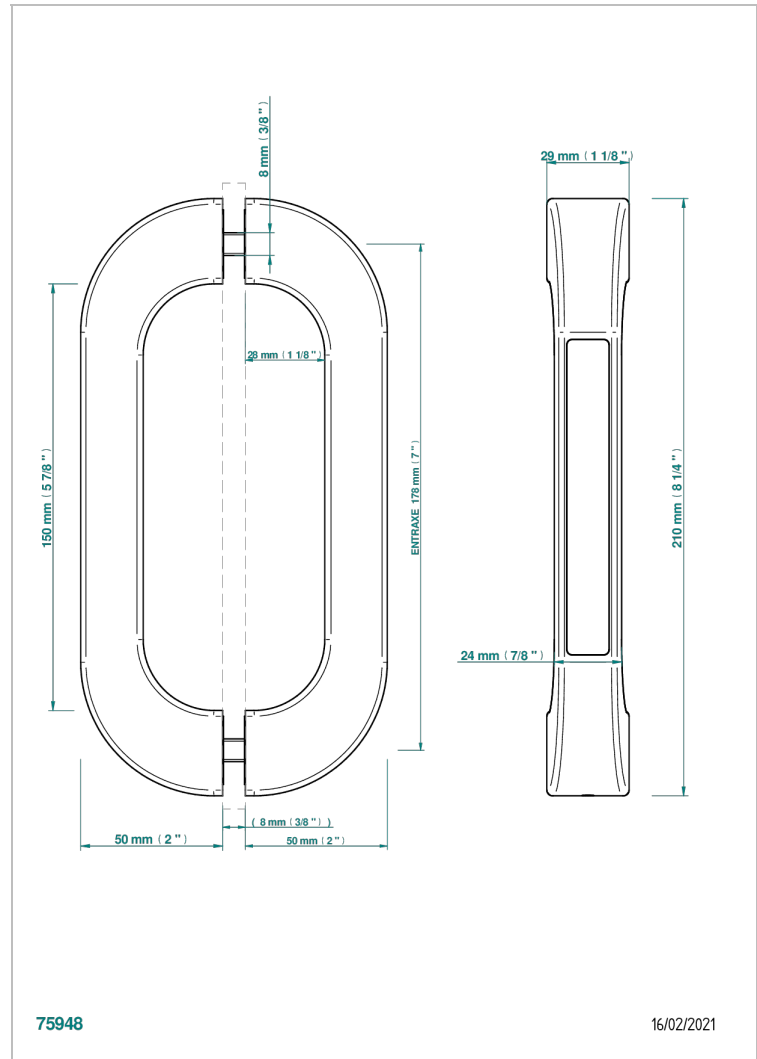

PULL DOOR HANDLES

B8F-DPGLS4P

Pair of Pull door handle, Glasgow, Tiger's eye stone

CHARACTERISTIC

- Pull door handles
- Pair of Pull door handle, Glasgow, Tiger's eye stone

AVAILABLE FINITIONS

Black ceram - D30
Blush PVD - H62
Brass color PVD - H49
Brown bronze color PVD - F33
Gold color PVD - H52
Graphite PVD - H64

Lacquered light bronze - D01
Matt Umber PVD - H67
Matt blush PVD - H60
Matt brass color PVD - H50
Matt brown bronze color PVD - F34
Matt gold - F07

Matt gold color PVD - H53
Matt graphite PVD - H65
Matt nickel (color finish) - C01
Matt nickel color PVD - H56
Nickel color PVD - H55
Polished chrome (color finish) - A02