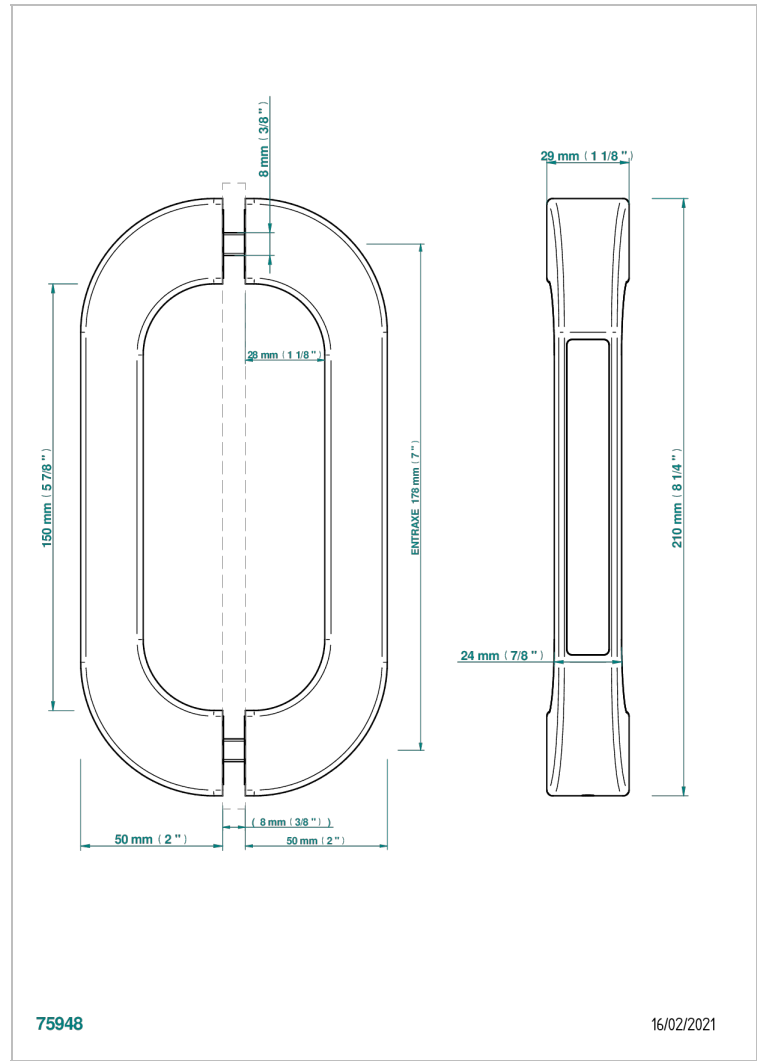

# PULL DOOR HANDLES

B8F-DPGLS4P

Pair of Pull door handle, Glasgow, Tiger's eye stone

THG<sup>®</sup>  
PARIS

## ХАРАКТЕРИСТИКИ

- Pull door handles
- Pair of Pull door handle, Glasgow, Tiger's eye stone