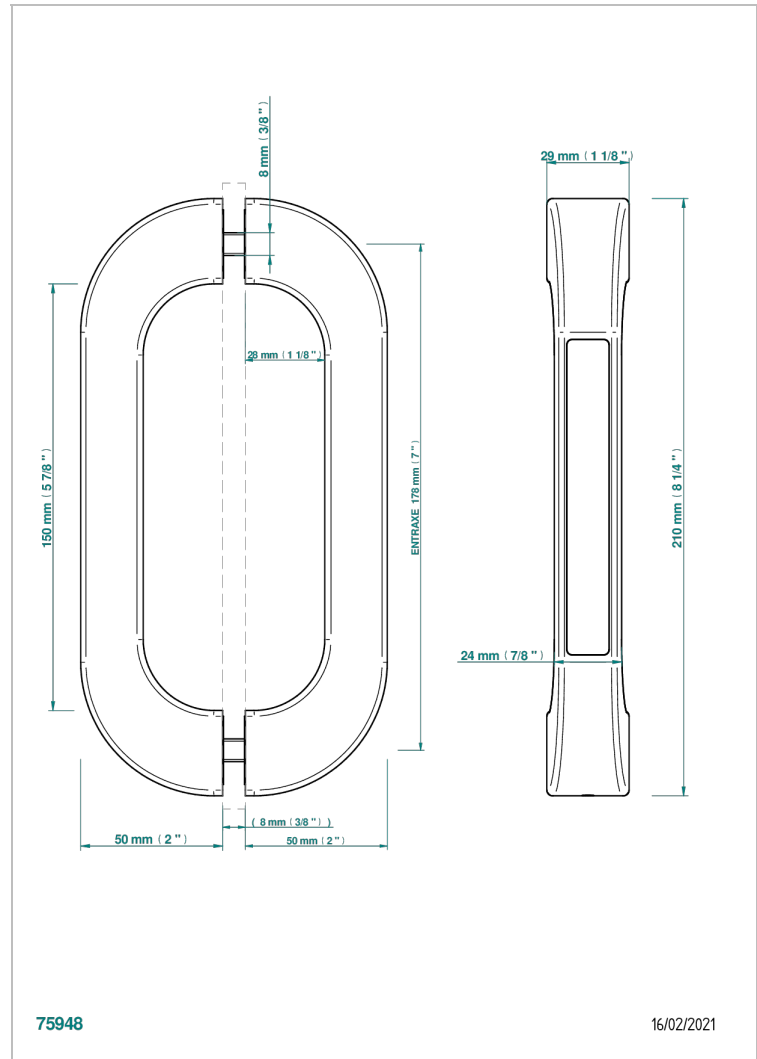

PULL DOOR HANDLES

B8F-DPGLS4P

Paar Stangentürgriff, Glasgow Tigerauge

THG[®]
PARIS

EIGENSCHAFTEN

- Pull door handles
- Paar Stangentürgriff, Glasgow Tigerauge

VERFÜGBARE OBERFLÄCHEN

Blassgold - F30
Blassgold matt unlackiert - F31
Bronze hell - D01
Chrom - A02
Gold - F01
Gold matt - F07

Mattschwarz keramik - D30
Nickel matt - C01
Pvd blush - H62
Pvd blush matt - H60
Pvd bronze braun - F33
Pvd bronze braun matt - F34

Pvd gold - H52
Pvd gold matt - H53
Pvd graphite - H64
Pvd graphite matt - H65
Pvd messing - H49
Pvd messing matt - H50

Pvd nickel - H55
Pvd nickel matt - H56
Pvd umber - H66
Pvd umber matt - H67
Silbernickel - B01