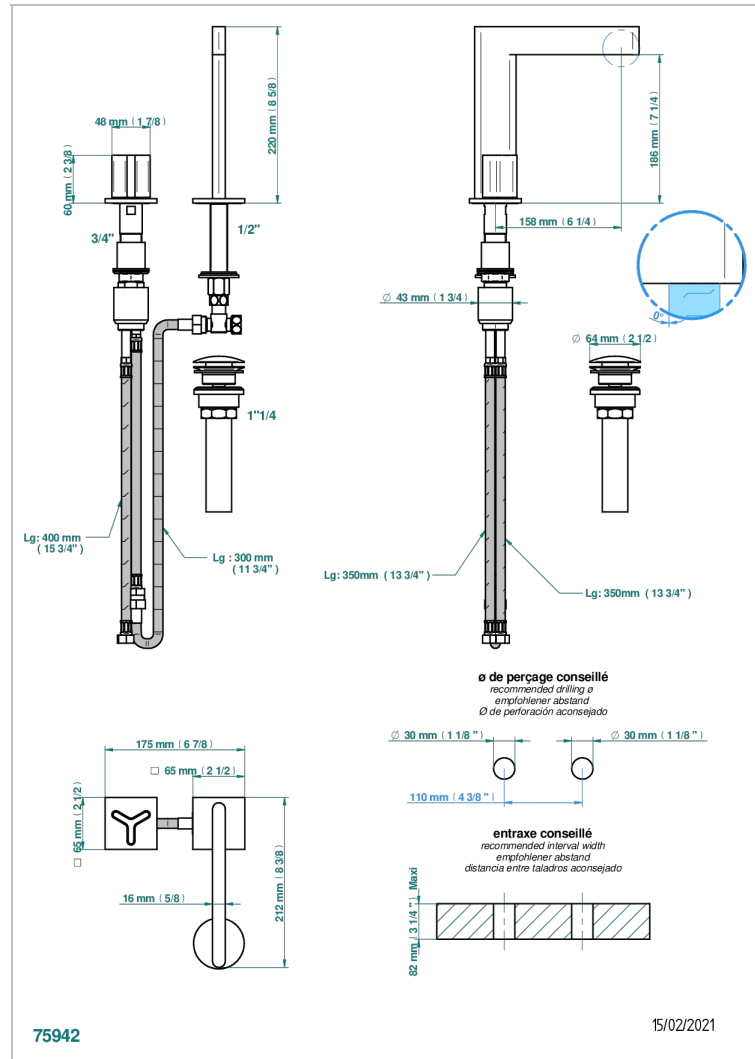

ICON-X CARBON GOLD

U7S-6590/US

Set of 2-holes lavatory spout and mixer with drain

CHARACTERISTIC

- Icon-x carbon gold
- Set of 2-holes lavatory spout and mixer with drain

AVAILABLE FINITIONS

Black ceram - D30
Blush PVD - H62
Brass color PVD - H49
Brown bronze color PVD - F33
Chrome polished - A02
Gold color PVD - H52