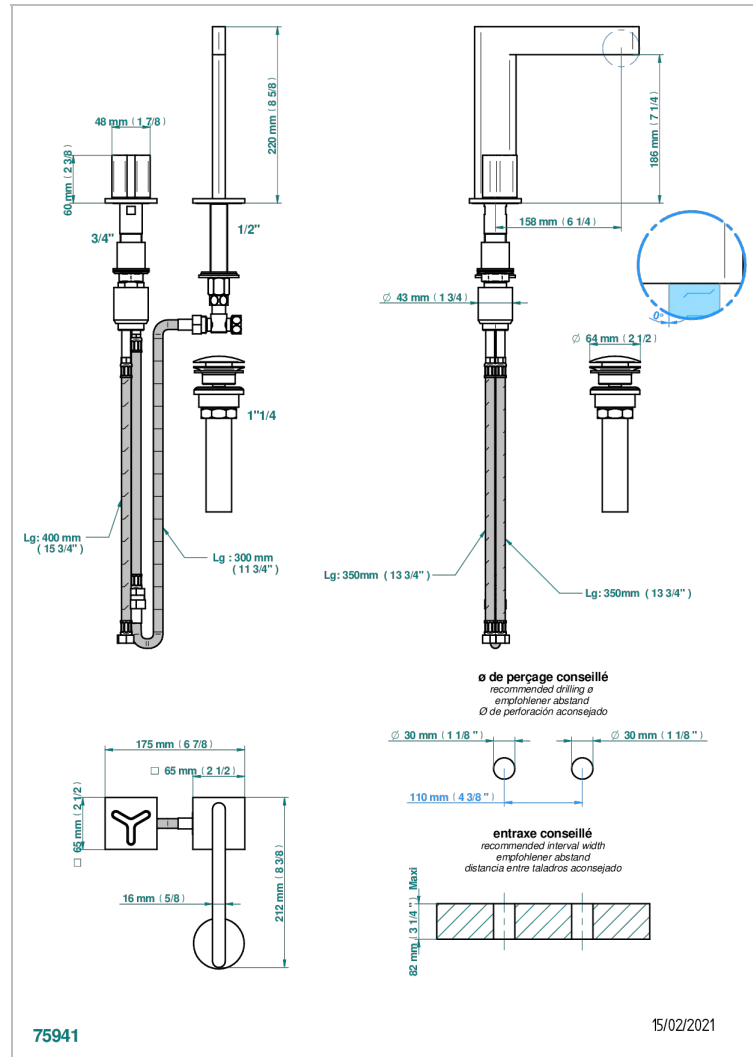

ICON-X TITANIUM

U7L-6590/US

Set of 2-holes lavatory spout and mixer with drain

CHARACTERISTIC

- Icon-x titanium
- Set of 2-holes lavatory spout and mixer with drain

AVAILABLE FINITIONS

Black ceram - D30
Blush PVD - H62
Brass color PVD - H49
Brown bronze color PVD - F33
Chrome polished - A02
Gold color PVD - H52

Nickel antique / Sovereign - H28
Nickel color PVD - H55
Nickel polished - B01
Soft gold - F30
Soft matt gold - F31
Umber PVD - H66