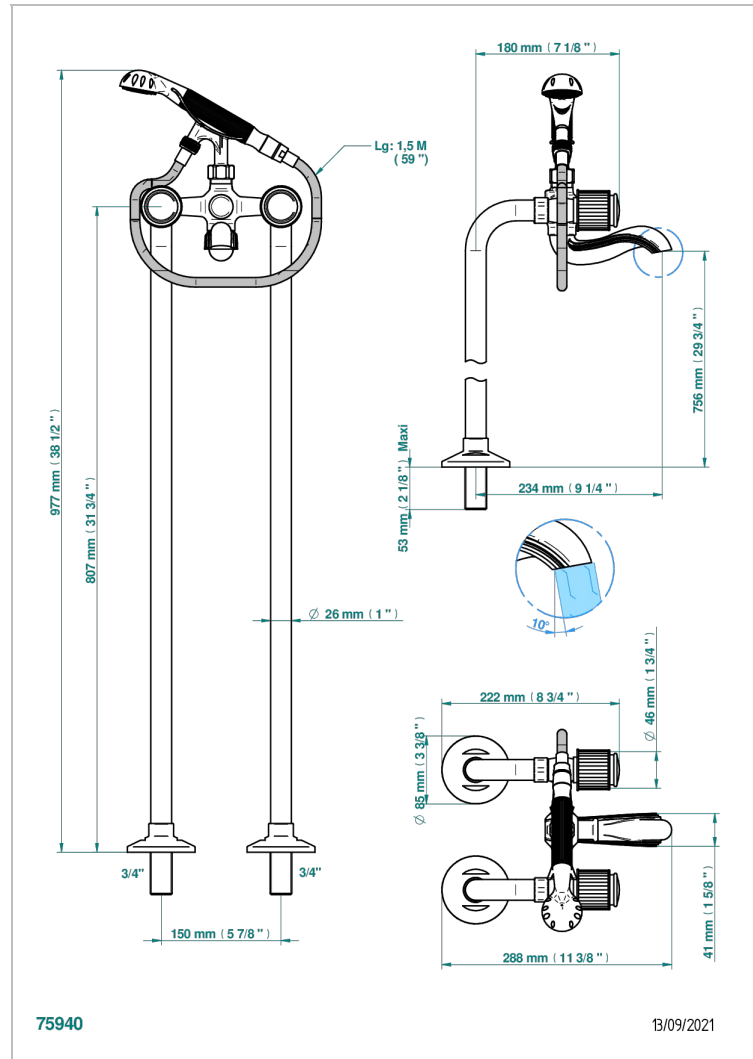

JAIPUR BLACK ONYX

A9C-13CS

Bath shower tub filler with floor risers

75940

13/09/2021

CHARACTERISTIC

- ACS : 21ACCLY034

STANDARDS

AVAILABLE FINITIONS

Black ceram - D30
Blush PVD - H62
Brass color PVD - H49
Brown bronze color PVD - F33
Chrome polished - A02
Chrome polished / gold polished - G02

Copper antique matt, coated - H07
Gold color PVD - H52
Gold mat - F07
Gold polished - F01
Graphite PVD - H64
Light coated bronze - D01