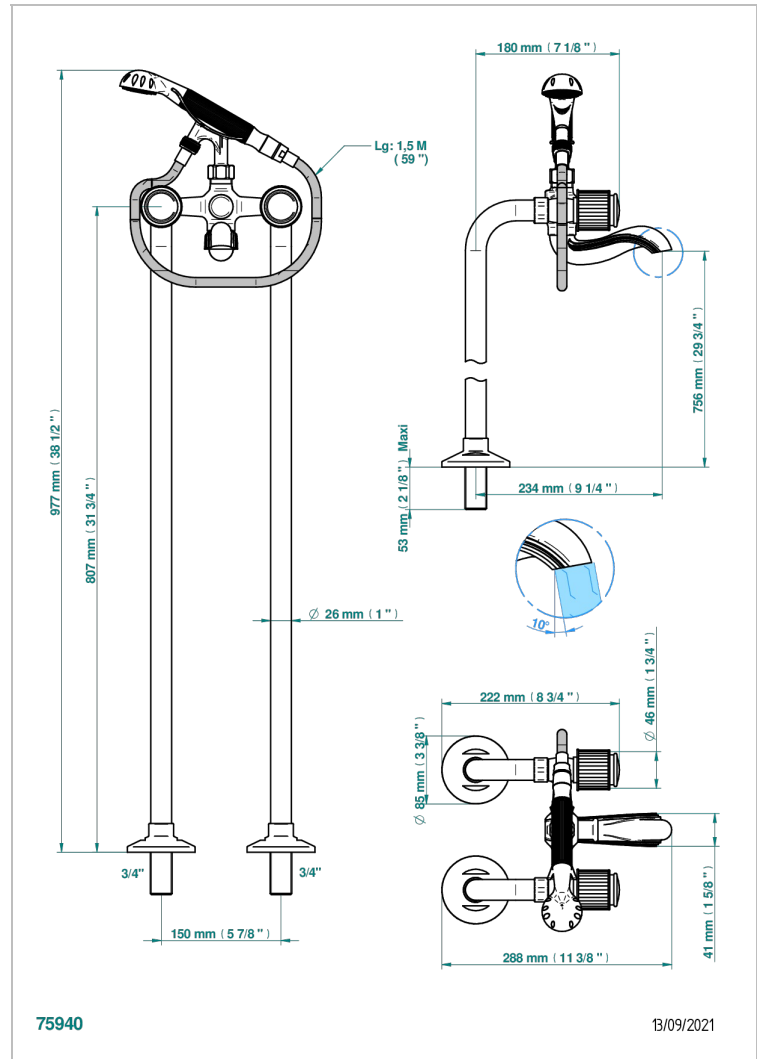

JAIPUR BLACK ONYX

A9C-13CS

Free-standing bath/shower mixer with upright connections

THG[®]
PARIS

CHARACTERISTIC

- ACS : 21ACCLY034

STANDARDS

RELATED SKU'S

- Ref. G00-13800A Set of installation for tub filler

AVAILABLE FINITIONS

Antique nickel - H28
Black ceram - D30
Blush PVD - H62
Brass color PVD - H49
Brown bronze color PVD - F33
Gold color PVD - H52

Graphite PVD - H64
Lacquered light bronze - D01
Matt Umber PVD - H67
Matt blush PVD - H60
Matt brass color PVD - H50
Matt brown bronze color PVD - F34