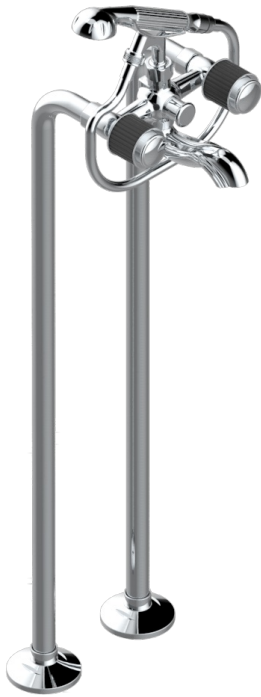

JAIPUR BLACK ONYX

A9C-13CS

Free-standing bath/shower mixer with upright connections

THG[®]
PARIS

CHARACTERISTIC

- ACS : 21ACCLY034

STANDARDS

RELATED SKU'S

- Ref. G00-13800A Set of installation for tub filler

AVAILABLE FINITIONS

Antique nickel - H28
Black ceram - D30
Blush PVD - H62
Brass color PVD - H49
Brown bronze color PVD - F33
Gold color PVD - H52

Graphite PVD - H64
Lacquered light bronze - D01
Matt Umber PVD - H67
Matt blush PVD - H60
Matt brass color PVD - H50
Matt brown bronze color PVD - F34

Matt chrome - C02
Matt gold - F07
Matt gold color PVD - H53
Matt graphite PVD - H65
Matt nickel (color finish) - C01
Matt nickel color PVD - H56

Nickel color PVD - H55
Polished chrome (color finish) - A02
Polished chrome / Polished gold (color finish) - G02
Polished gold (color finish) - F01
Polished nickel - B01
Soft gold - F30

Soft matt gold - F31
Umber PVD - H66
Varnished matt antique red copper (color finish) - H07