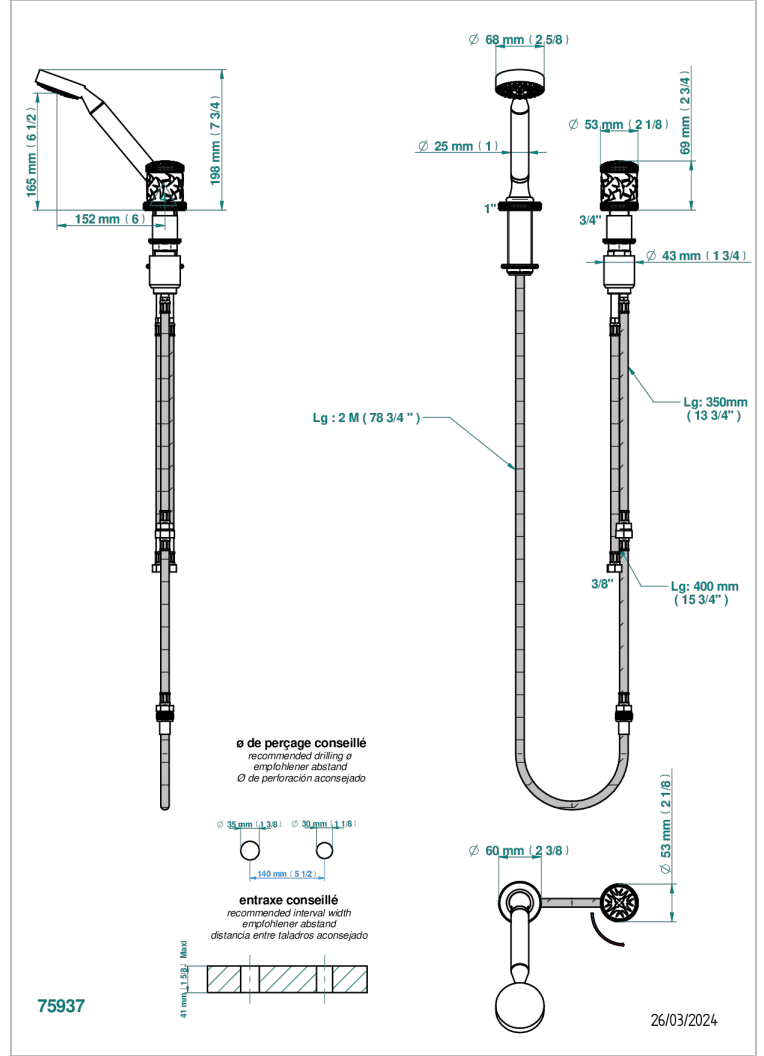

# HIRONDELLES GOLD STAMPED

A4L-6532/60A

Deck mounted mixer with handshower, progressive cartridge

## CHARACTERISTIC

- ACS : 22ACCLY009

- Matt blush PVD - H60
- Matt brass color PVD - H50
- Matt brown bronze color PVD - F34
- Matt chrome (American satin) - C02
- Matt gold color PVD - H53
- Matt graphite PVD - H65

- Matt nickel (American satin) - C01
- Matt nickel color PVD - H56
- Nickel antique / Sovereign - H28
- Nickel color PVD - H55
- Nickel polished - B01
- Soft gold - F30