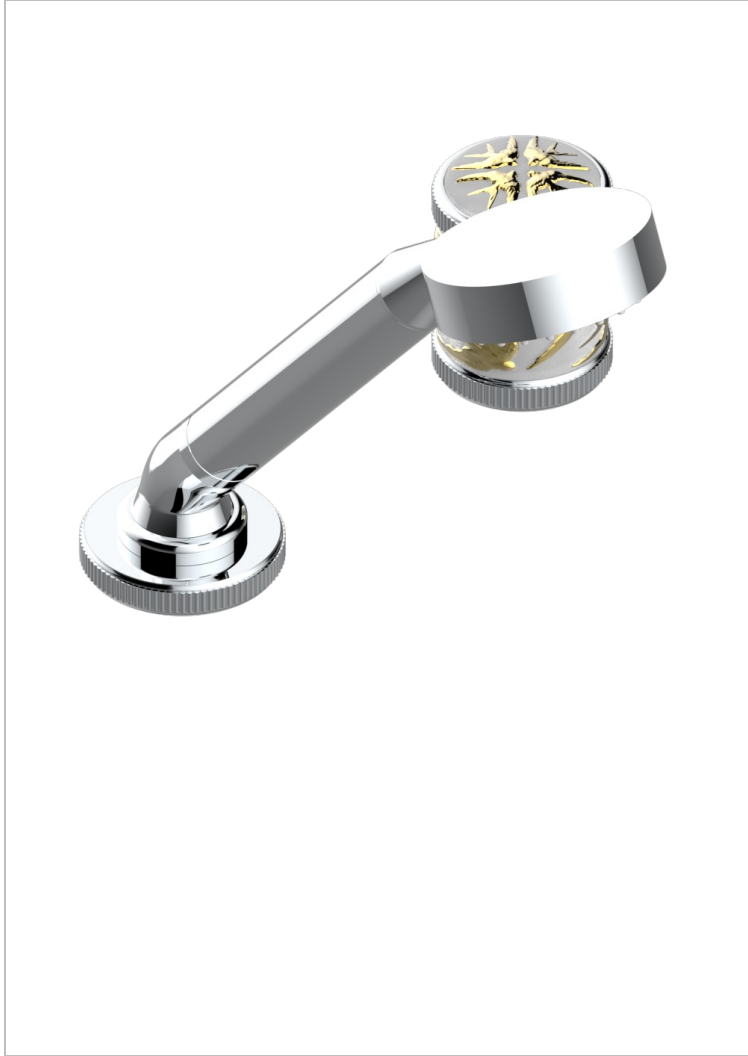

# HIRONDELLES GOLD STAMPED

A4L-6532/60A

Deck mounted mixer with handshower, progressive cartridge

## CHARACTERISTIC

- ACS : 22ACCLY009

## AVAILABLE FINITIONS

- Black ceram - D30
- Blush PVD - H62
- Brass color PVD - H49
- Brown bronze color PVD - F33
- Chrome polished - A02
- Copper antique matt, coated - H07

- Gold color PVD - H52
- Gold mat - F07
- Gold polished - F01
- Graphite PVD - H64
- Light coated bronze - D01
- Matt Umber PVD - H67

- Matt blush PVD - H60
- Matt brass color PVD - H50
- Matt brown bronze color PVD - F34
- Matt chrome (American satin) - C02
- Matt gold color PVD - H53
- Matt graphite PVD - H65

- Matt nickel (American satin) - C01
- Matt nickel color PVD - H56
- Nickel antique / Sovereign - H28
- Nickel color PVD - H55
- Nickel polished - B01
- Soft gold - F30