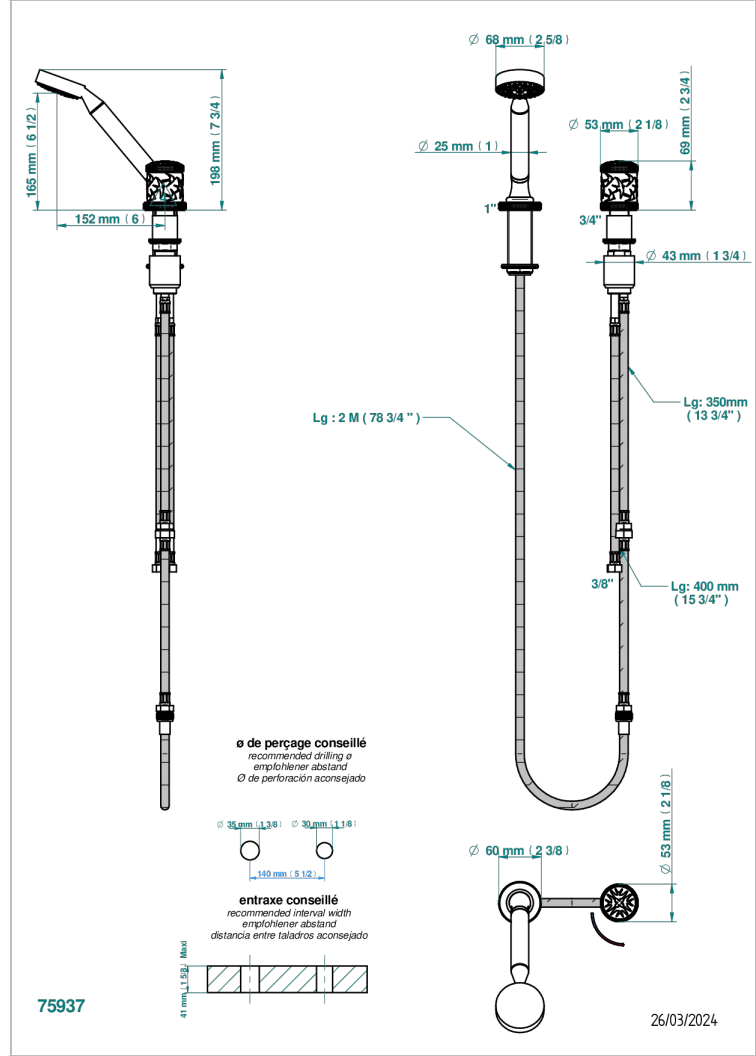

HIRONDELLES GOLD STAMPED

A4L-6532/60A

Rim mounted ceramic mixer with handshower with progressive cartridge

CHARACTERISTIC

- ACS : 22ACCLY009

STANDARDS

AVAILABLE FINITIONS

- Antique nickel - H28
- Black ceram - D30
- Blush PVD - H62
- Brass color PVD - H49
- Brown bronze color PVD - F33
- Gold color PVD - H52

- Graphite PVD - H64
- Lacquered light bronze - D01
- Matt Umber PVD - H67
- Matt blush PVD - H60
- Matt brass color PVD - H50
- Matt brown bronze color PVD - F34

- Matt chrome - C02
- Matt gold - F07
- Matt gold color PVD - H53
- Matt graphite PVD - H65
- Matt nickel (color finish) - C01
- Matt nickel color PVD - H56

- Nickel color PVD - H55
- Polished chrome (color finish) - A02
- Polished gold (color finish) - F01
- Polished nickel - B01
- Soft gold - F30
- Soft matt gold - F31

- Umber PVD - H66
- Varnished matt antique red copper (color finish) - H07