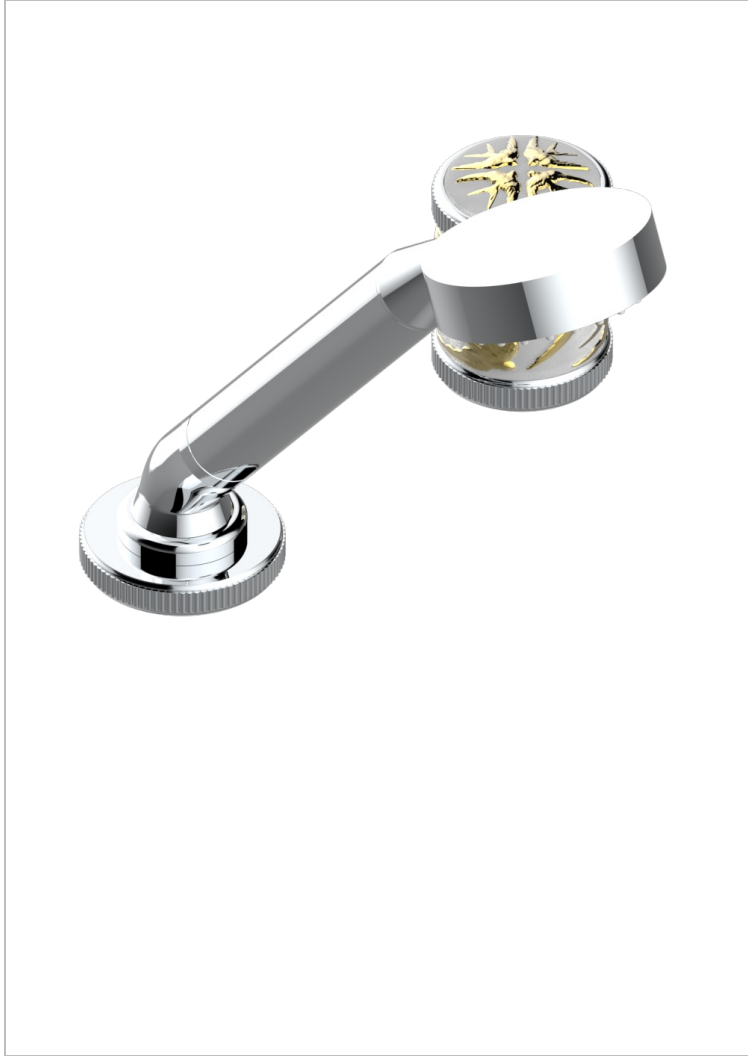

HIRONDELLES GOLD STAMPED

A4L-6532/60A

Rim mounted ceramic mixer with handshower with progressive cartridge

CHARACTERISTIC

- ACS : 22ACCLY009

STANDARDS

AVAILABLE FINITIONS

- Antique nickel - H28
- Black ceram - D30
- Blush PVD - H62
- Brass color PVD - H49
- Brown bronze color PVD - F33
- Gold color PVD - H52

- Graphite PVD - H64
- Lacquered light bronze - D01
- Matt Umber PVD - H67
- Matt blush PVD - H60
- Matt brass color PVD - H50
- Matt brown bronze color PVD - F34

- Matt chrome - C02
- Matt gold - F07
- Matt gold color PVD - H53
- Matt graphite PVD - H65
- Matt nickel (color finish) - C01
- Matt nickel color PVD - H56

- Nickel color PVD - H55
- Polished chrome (color finish) - A02
- Polished gold (color finish) - F01
- Polished nickel - B01
- Soft gold - F30
- Soft matt gold - F31

- Umber PVD - H66
- Varnished matt antique red copper (color finish) - H07