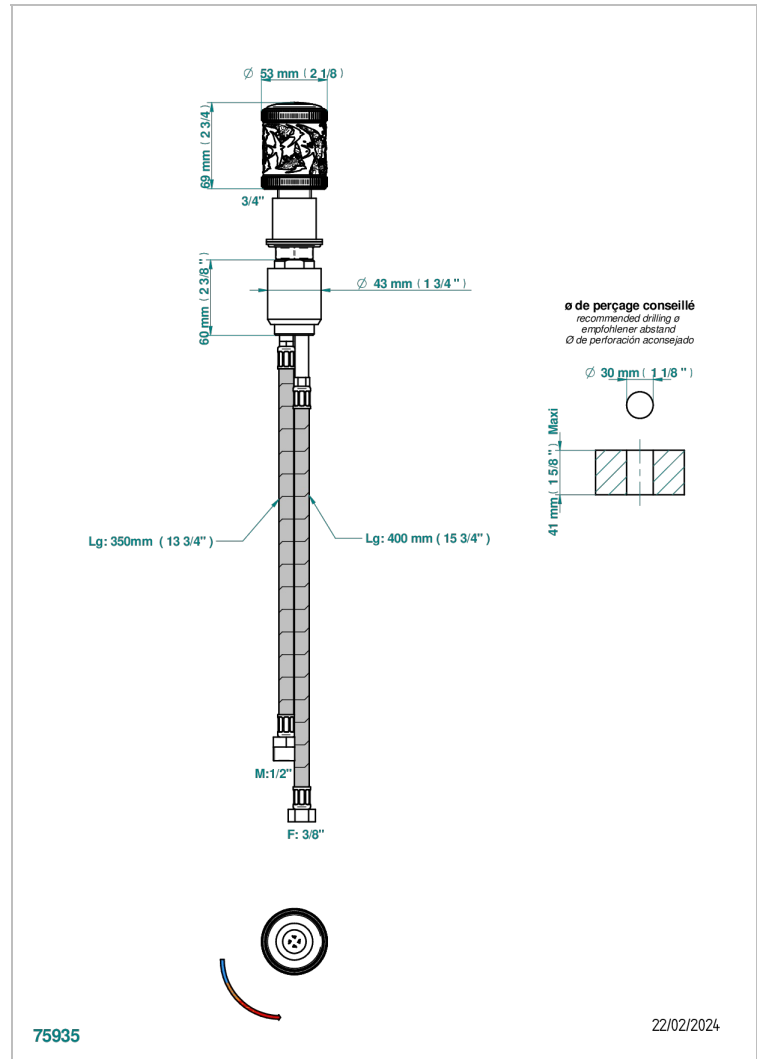

HIRONDELLES GOLD STAMPED

A4L-6532

Rim mounted ceramic mixer with progressive cartridge

CHARACTERISTIC

- ACS : 22ACCLY009

STANDARDS

AVAILABLE FINITIONS

Black ceram - D30
Blush PVD - H62
Brass color PVD - H49
Brown bronze color PVD - F33
Chrome polished - A02
Copper antique matt, coated - H07

Matt nickel (American satin) - C01
Matt nickel color PVD - H56
Nickel antique / Sovereign - H28
Nickel color PVD - H55
Nickel polished - B01
Soft gold - F30

Soft matt gold - F31
Umber PVD - H66