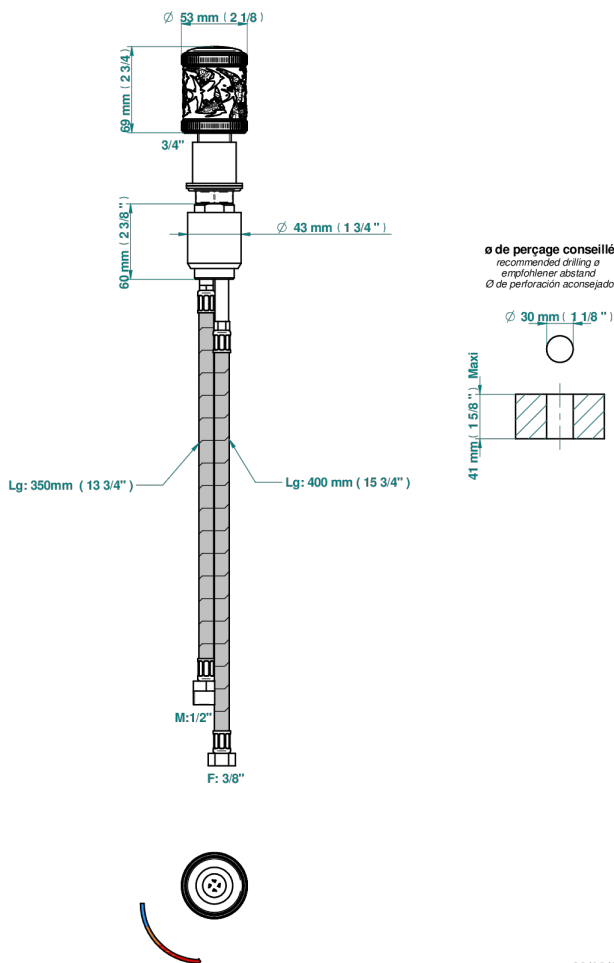

# HIRONDELLES GOLD STAMPED

A4L-6532

Rim mounted ceramic mixer with progressive cartridge

75935

22/02/2024

## CHARACTERISTIC

- ACS : 22ACCLY009