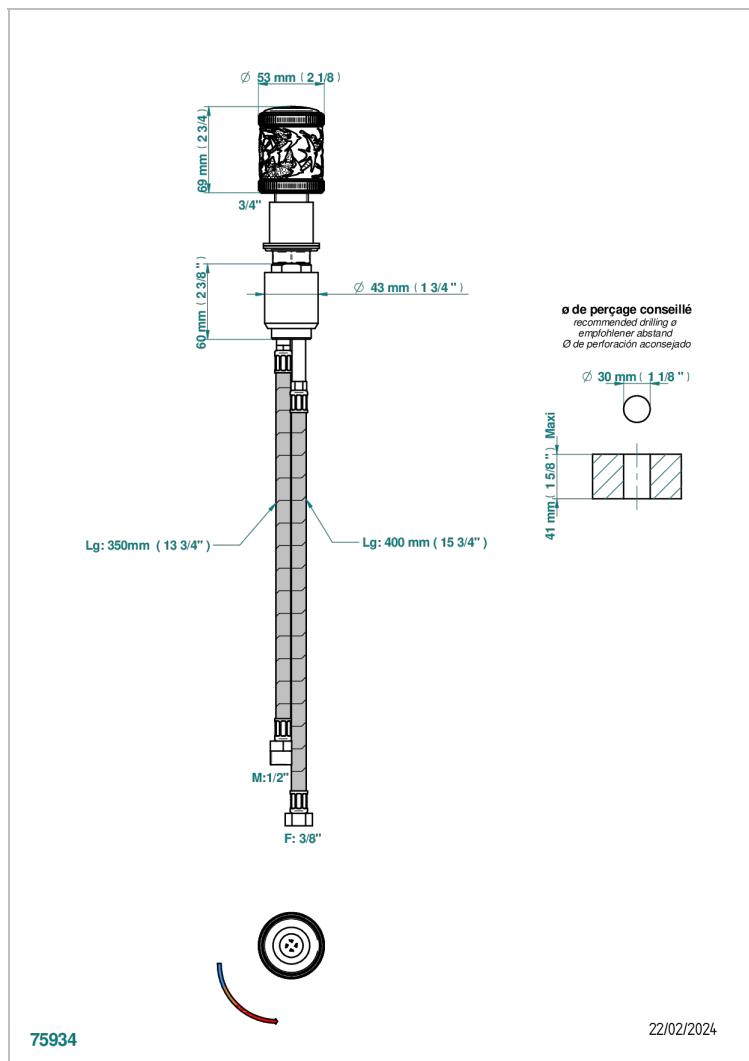

HIRONDELLES PLATINUM STAMPED

A4K-6532

Rim mounted ceramic mixer with progressive cartridge

CHARACTERISTIC

- ACS : 22ACCLY009

STANDARDS

AVAILABLE FINITIONS

Black ceram - D30
Blush PVD - H62
Brass color PVD - H49
Brown bronze color PVD - F33
Chrome polished - A02
Copper antique matt, coated - H07

Matt nickel (American satin) - C01
Matt nickel color PVD - H56
Nickel antique / Sovereign - H28
Nickel color PVD - H55
Nickel polished - B01
Soft gold - F30

Soft matt gold - F31
Umber PVD - H66