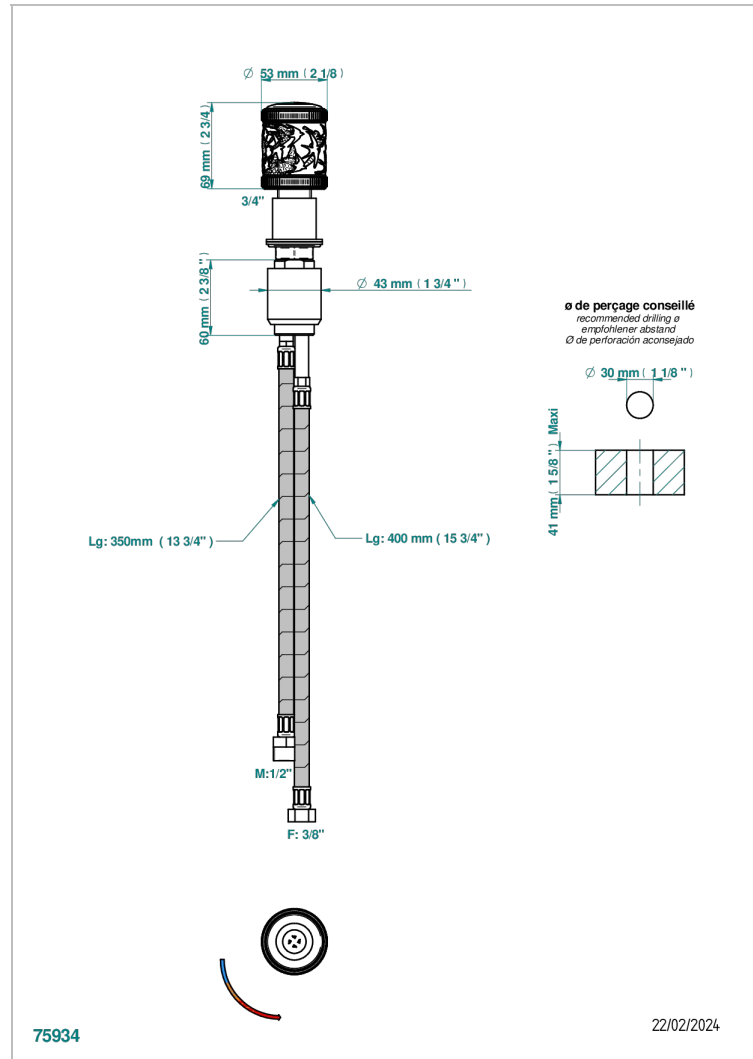

HIRONDELLES PLATINUM STAMPED

A4K-6532

Rim mounted ceramic mixer with progressive cartridge

CHARACTERISTIC

- ACS : 22ACCLY009

STANDARDS

AVAILABLE FINITIONS

Antique nickel - H28
Black ceram - D30
Blush PVD - H62
Brass color PVD - H49
Brown bronze color PVD - F33
Gold color PVD - H52

Nickel color PVD - H55
Polished chrome (color finish) - A02
Polished gold (color finish) - F01
Polished nickel - B01
Soft gold - F30
Soft matt gold - F31

Umber PVD - H66
Varnished matt antique red copper (color finish) - H07