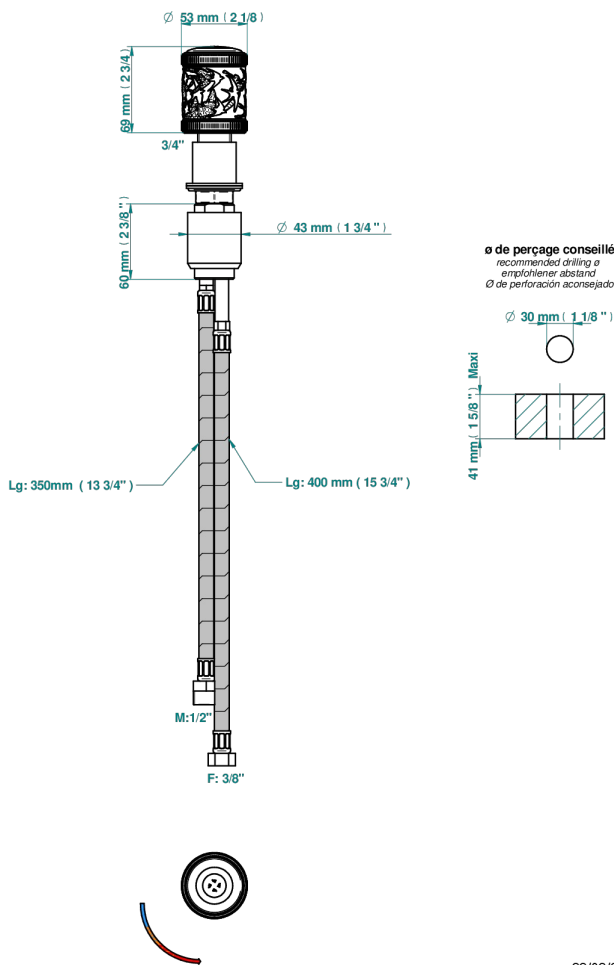

HIRONDELLES PLATINUM STAMPED

A4K-6532

Rim mounted ceramic mixer with progressive cartridge

75934

22/02/2024

CHARACTERISTIC

- ACS : 22ACCLY009

STANDARDS

AVAILABLE FINITIONS

Antique nickel - H28
Black ceram - D30
Blush PVD - H62
Brass color PVD - H49
Brown bronze color PVD - F33
Gold color PVD - H52

Graphite PVD - H64
Lacquered light bronze - D01
Matt Umber PVD - H67
Matt blush PVD - H60
Matt brass color PVD - H50
Matt brown bronze color PVD - F34

Umber PVD - H66
Varnished matt antique red copper (color finish) - H07