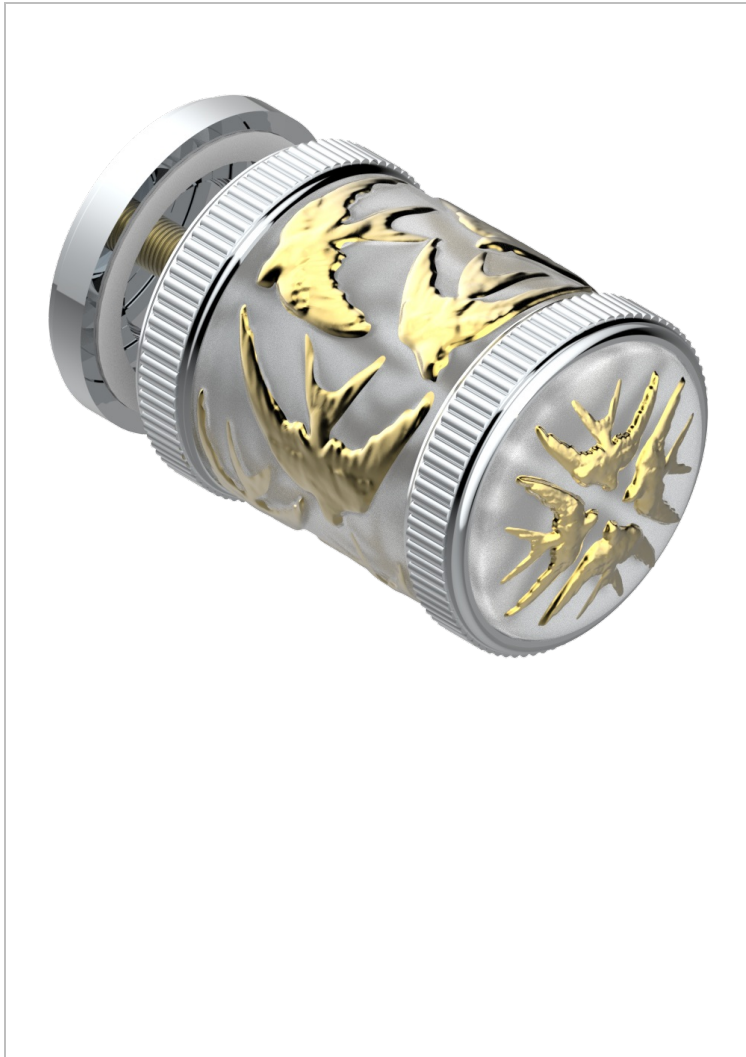

HIRONDELLES GOLD STAMPED

A4L-639V

Large knob

THG[®]
PARIS

75933

06/05/2021

CHARACTERISTIC

- Hironnelles Gold stamped
- Large knob

AVAILABLE FINITIONS

Black ceram - D30
Blush PVD - H62
Brass color PVD - H49
Brown bronze color PVD - F33
Chrome polished - A02
Copper antique matt, coated - H07

Gold color PVD - H52
Gold mat - F07
Gold polished - F01
Graphite PVD - H64
Light coated bronze - D01
Matt Umber PVD - H67

Matt blush PVD - H60
Matt brass color PVD - H50
Matt brown bronze color PVD - F34
Matt chrome (American satin) - C02
Matt gold color PVD - H53
Matt graphite PVD - H65

Matt nickel (American satin) - C01
Matt nickel color PVD - H56
Nickel antique / Sovereign - H28
Nickel color PVD - H55
Nickel polished - B01
Soft gold - F30

Soft matt gold - F31
Umber PVD - H66