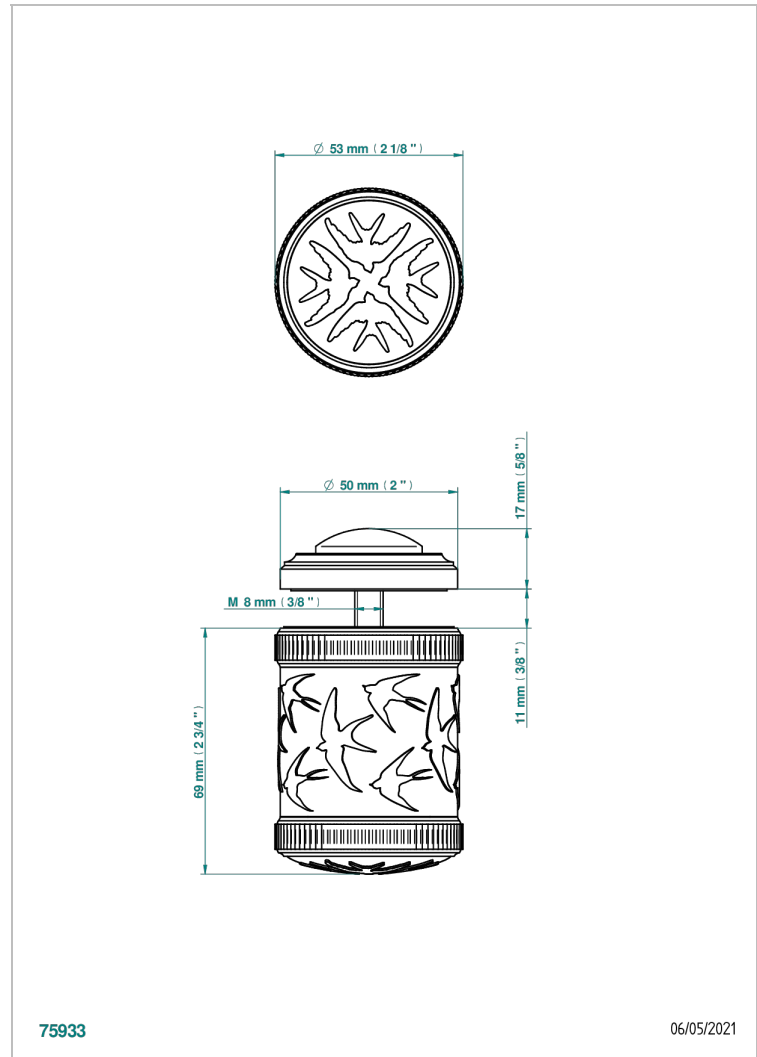

HIRONDELLES GOLD STAMPED

A4L-639V

Large knob

THG[®]
PARIS

75933

06/05/2021

CHARACTERISTIC

- Hironnelles Gold stamped
- Large knob