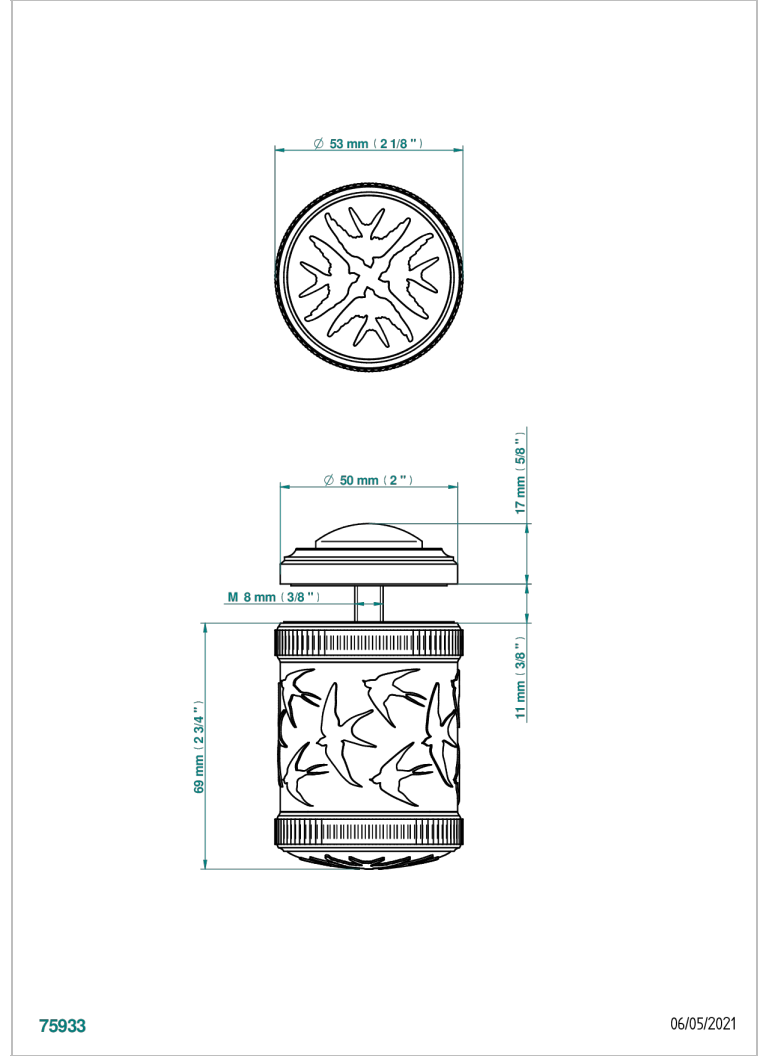

HIRONDELLES GOLD STAMPED

A4L-639V

大号按钮

THG[®]
PARIS

特色

- Hironnelles Gold stamped
- 大号按钮

可选饰面

Black ceram - D30
Blush PVD - H62
Graphite PVD - H64
Matt Umber PVD - H67
Matt blush PVD - H60
Matt graphite PVD - H65