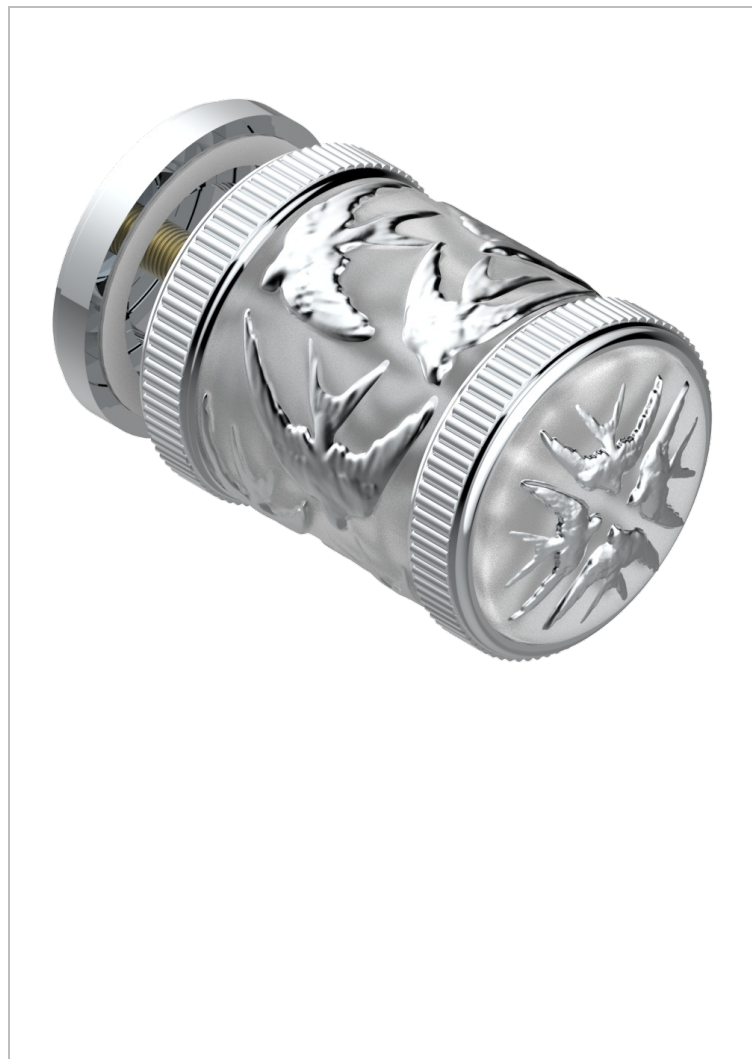

HIRONDELLES PLATINUM STAMPED

A4K-639V

Large knob

THG[®]
PARIS

CHARACTERISTIC

- Hirondelles Platinum stamped
- Large knob

AVAILABLE FINITIONS

Black ceram - D30
Blush PVD - H62
Brass color PVD - H49
Brown bronze color PVD - F33
Chrome polished - A02
Copper antique matt, coated - H07

Gold color PVD - H52
Gold mat - F07
Gold polished - F01
Graphite PVD - H64
Light coated bronze - D01
Matt Umber PVD - H67

Matt blush PVD - H60
Matt brass color PVD - H50
Matt brown bronze color PVD - F34
Matt chrome (American satin) - C02
Matt gold color PVD - H53
Matt graphite PVD - H65

Matt nickel (American satin) - C01
Matt nickel color PVD - H56
Nickel antique / Sovereign - H28
Nickel color PVD - H55
Nickel polished - B01
Soft gold - F30

Soft matt gold - F31
Umber PVD - H66