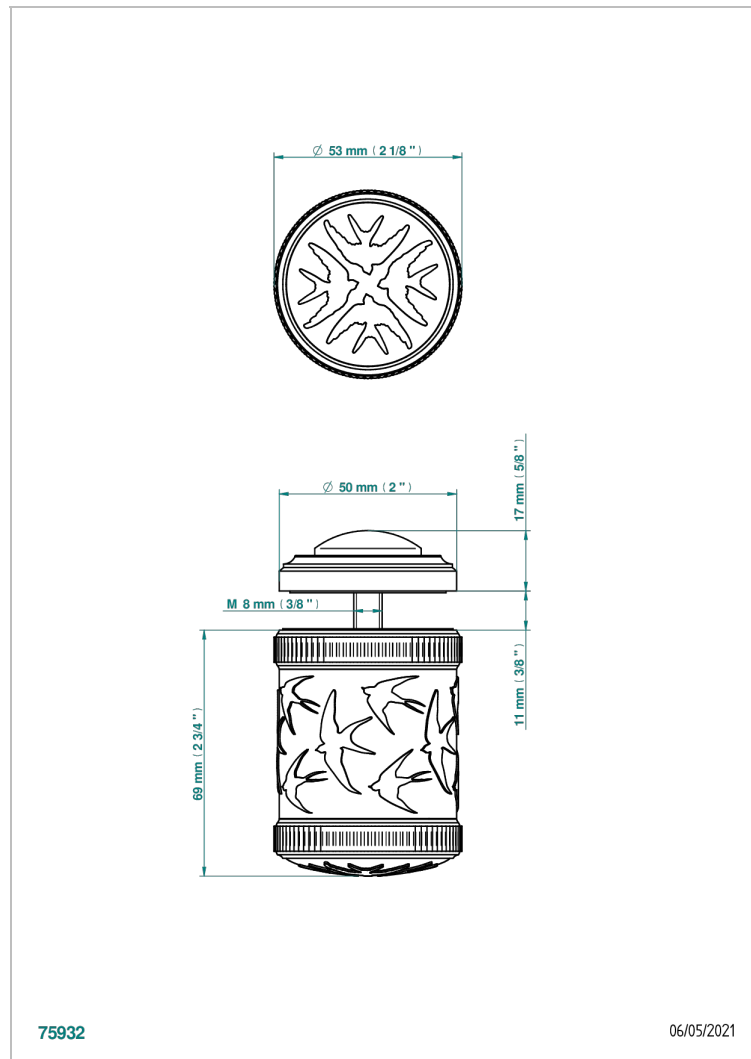

HIRONDELLES PLATINUM STAMPED

A4K-639V

Large knob

THG[®]
PARIS

CHARACTERISTIC

- Hirondelles Platinum stamped
- Large knob

AVAILABLE FINITIONS

Black ceram - D30
Blush PVD - H62
Brass color PVD - H49
Brown bronze color PVD - F33
Chrome polished - A02
Copper antique matt, coated - H07