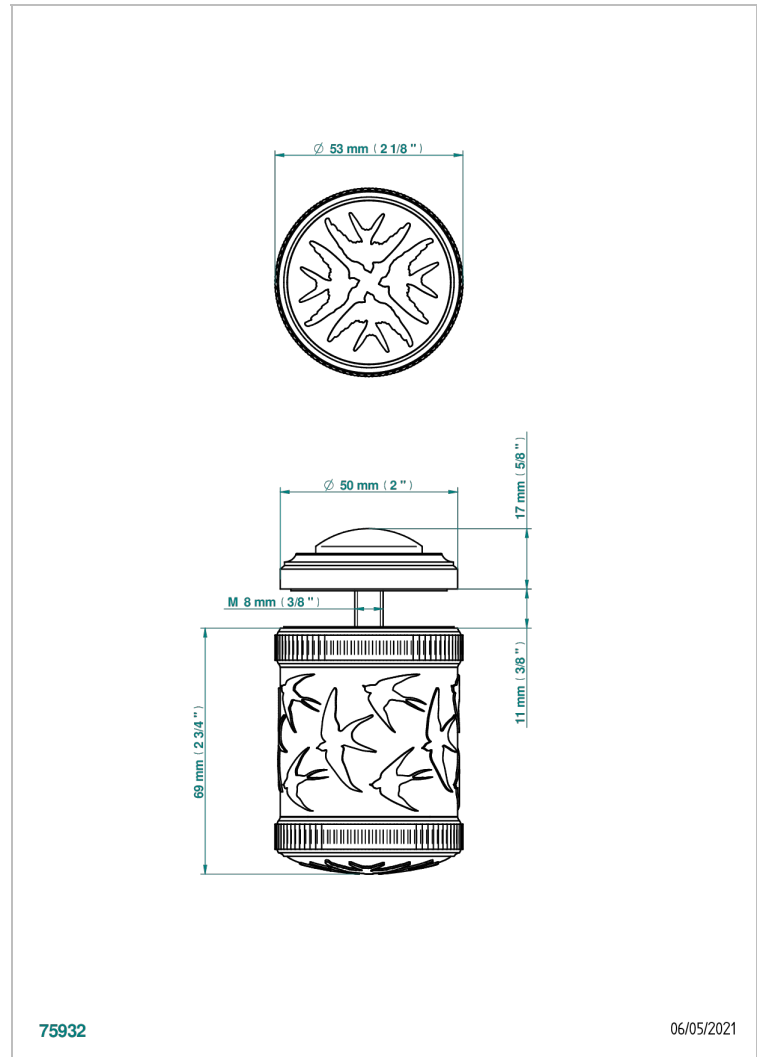

HIRONDELLES PLATINUM STAMPED

A4K-639V

Large door knob

THG[®]
PARIS

75932

06/05/2021

CHARACTERISTIC

- Hirondelles Platinum stamped
- Large door knob

AVAILABLE FINITIONS

Antique nickel - H28
Black ceram - D30
Blush PVD - H62
Brass color PVD - H49
Brown bronze color PVD - F33
Gold color PVD - H52

Graphite PVD - H64
Lacquered light bronze - D01
Matt Umber PVD - H67
Matt blush PVD - H60
Matt brass color PVD - H50
Matt brown bronze color PVD - F34