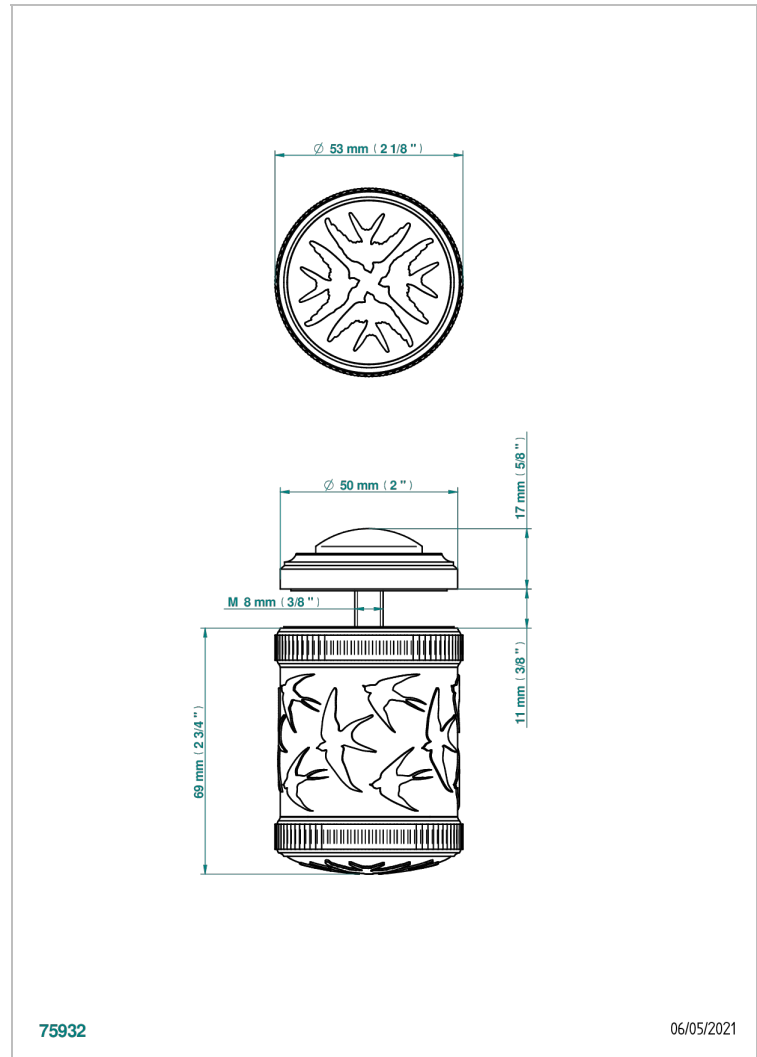

# HIRONDELLES PLATINUM STAMPED

A4K-639V

Large door knob

THG<sup>®</sup>  
PARIS

75932

06/05/2021

## CHARACTERISTIC

- Hirondelles Platinum stamped
- Large door knob