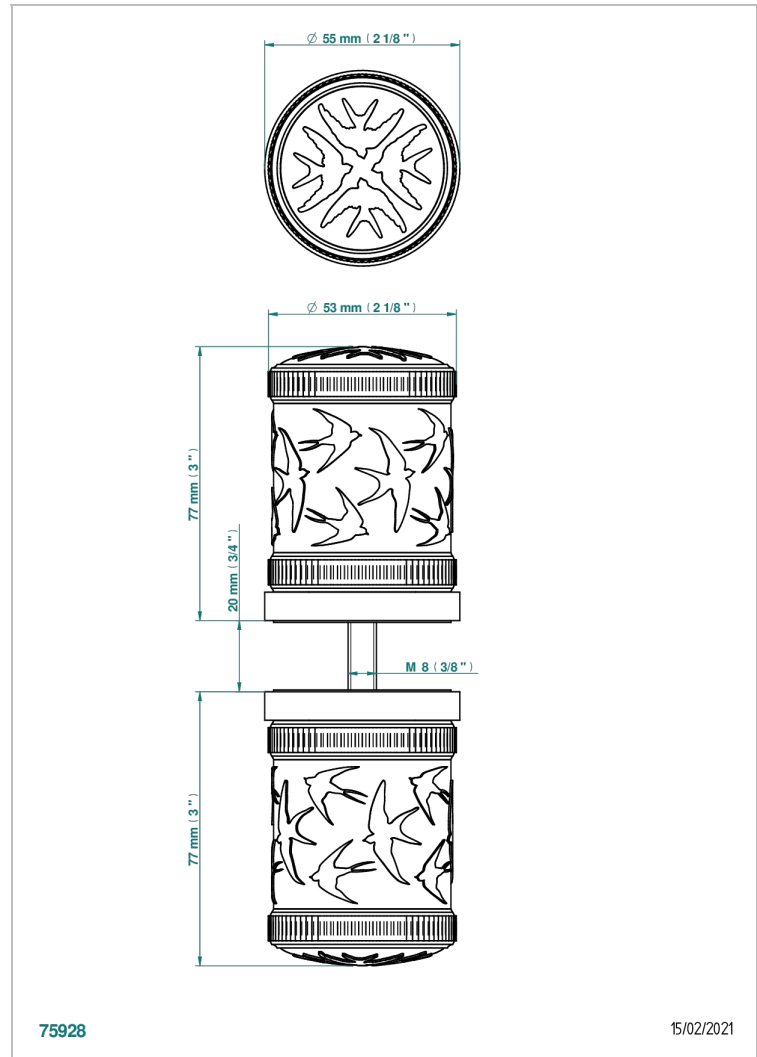

# HIRONDELLES PLATINUM STAMPED

A4K-638V

Pair of large knobs

THG<sup>®</sup>  
PARIS

## CHARACTERISTIC

- Hirondelles Platinum stamped
- Pair of large knobs