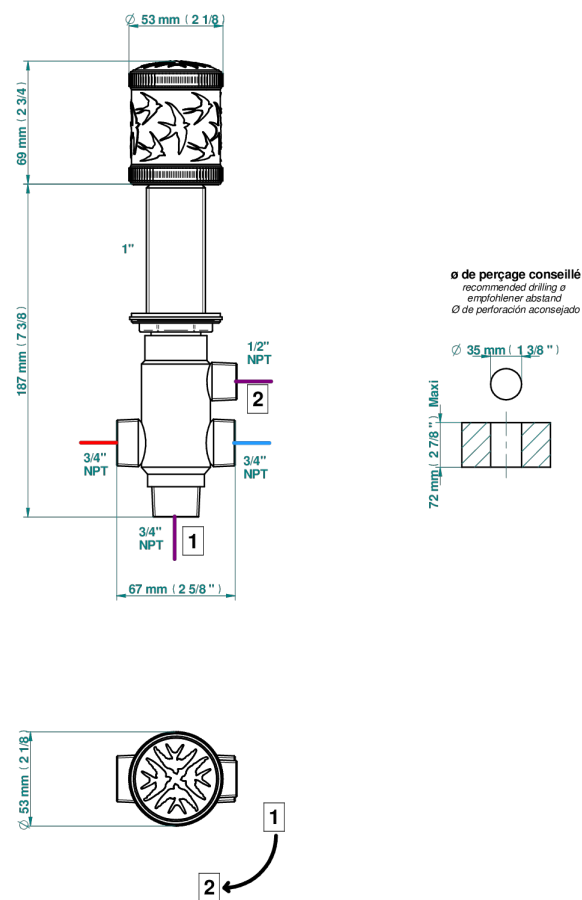

HIRONDELLES GOLD STAMPED

A4L-50/4/VG

Rim mounted 4 way diverter : 2 inlets and 2 outlets

75925

21/03/2024

CHARACTERISTIC

- Hirondelles Gold stamped
- Rim mounted 4 way diverter : 2 inlets and 2 outlets

AVAILABLE FINITIONS