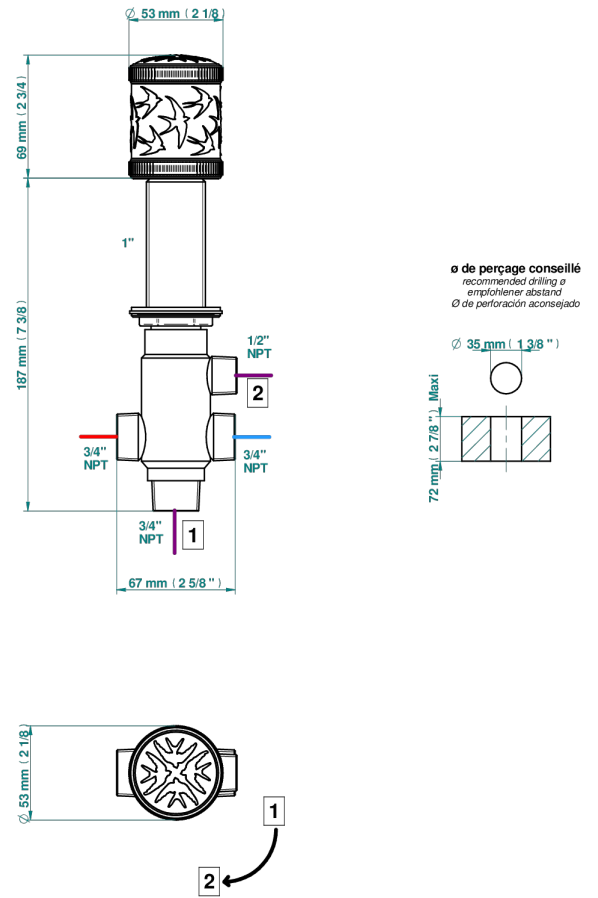

# HIRONDELLES GOLD STAMPED

A4L-504VGUS

4 WAYS DECK DIVERTER WITH TRIM

75925

21/03/2024

## CARACTERÍSTICAS

- Hironnelles Gold stamped
- 4 WAYS DECK DIVERTER WITH TRIM