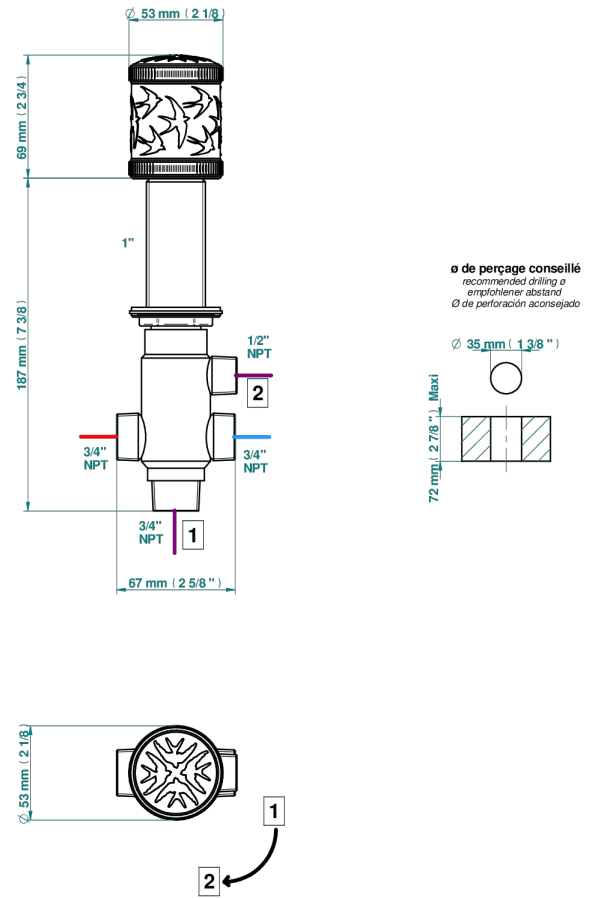

HIRONDELLES GOLD STAMPED

A4L-504VGUS

2-function deck diverter with trim

75925

21/03/2024

CHARACTERISTIC

- Hironnelles Gold stamped
- 2-function deck diverter with trim

AVAILABLE FINITIONS