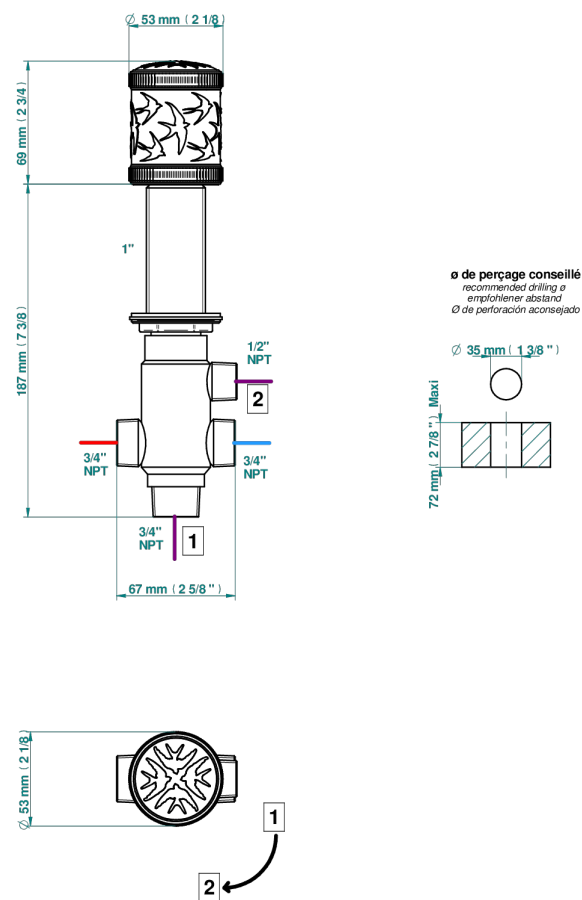

HIRONDELLES PLATINUM STAMPED

A4K-50/4/VG

Rim mounted 4 way diverter : 2 inlets and 2 outlets

75924

21/03/2024

CHARACTERISTIC

- Hironnelles Platinum stamped
- Rim mounted 4 way diverter : 2 inlets and 2 outlets

AVAILABLE FINITIONS

Antique nickel - H28
 Black ceram - D30
 Blush PVD - H62
 Brass color PVD - H49
 Brown bronze color PVD - F33
 Gold color PVD - H52

Graphite PVD - H64
 Lacquered light bronze - D01
 Matt Umber PVD - H67
 Matt blush PVD - H60
 Matt brass color PVD - H50
 Matt brown bronze color PVD - F34