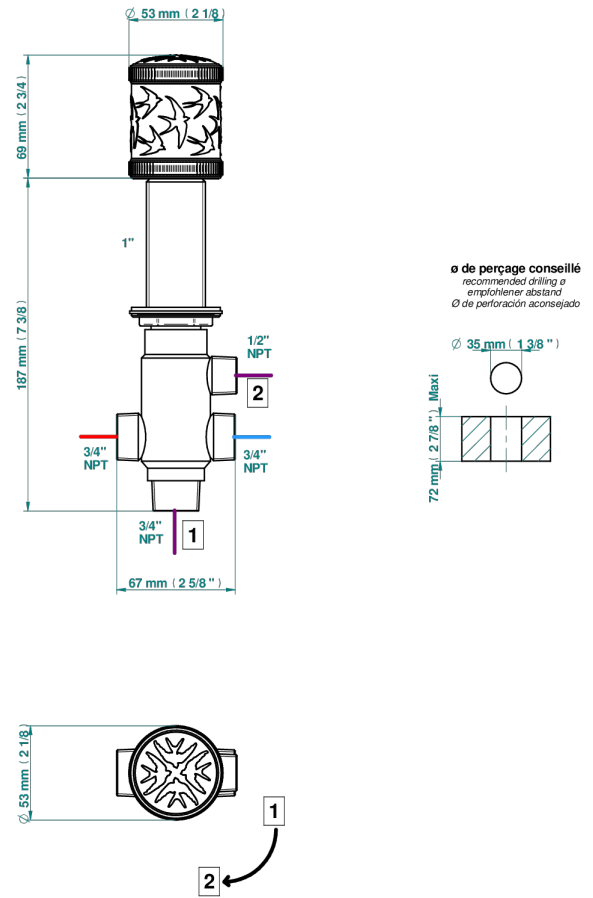

HIRONDELLES PLATINUM STAMPED

A4K-504VGUS

2-function deck diverter with trim

75924

21/03/2024

CHARACTERISTIC

- Hironnelles Platinum stamped
- 2-function deck diverter with trim

AVAILABLE FINITIONS