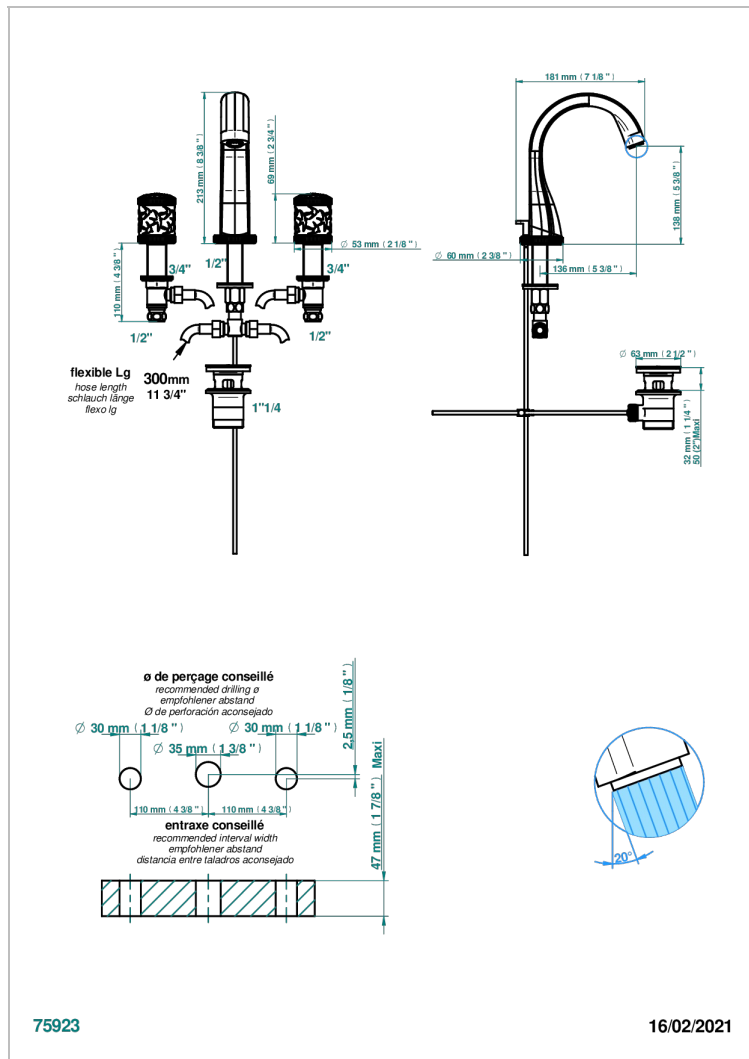

# HIRONDELLES GOLD STAMPED

A4L-151

Rim mounted 3-hole basin mixer with waste

## CHARACTERISTIC

- ACS : 18ACCLY393
- NF : NF EN 200 - IA - Chrome