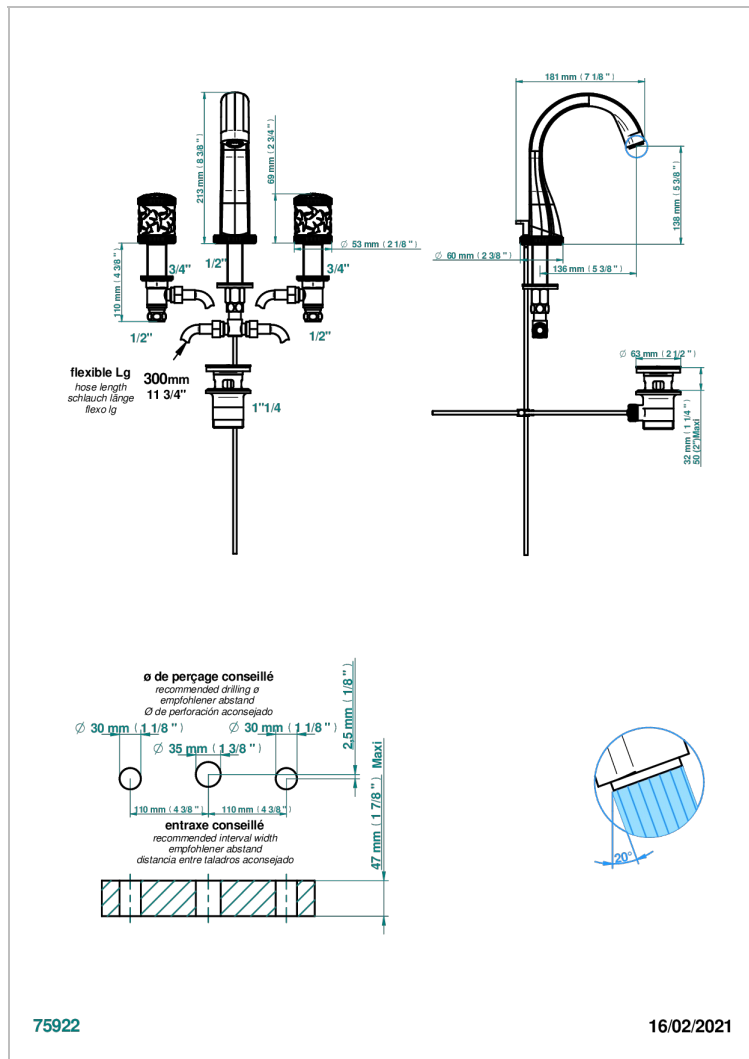

# HIRONDELLES PLATINUM STAMPED

A4K-151

Rim mounted 3-hole basin mixer with waste

## CHARACTERISTIC

- ACS : 18ACCLY393
- NF : NF EN 200 - IA - Chrome