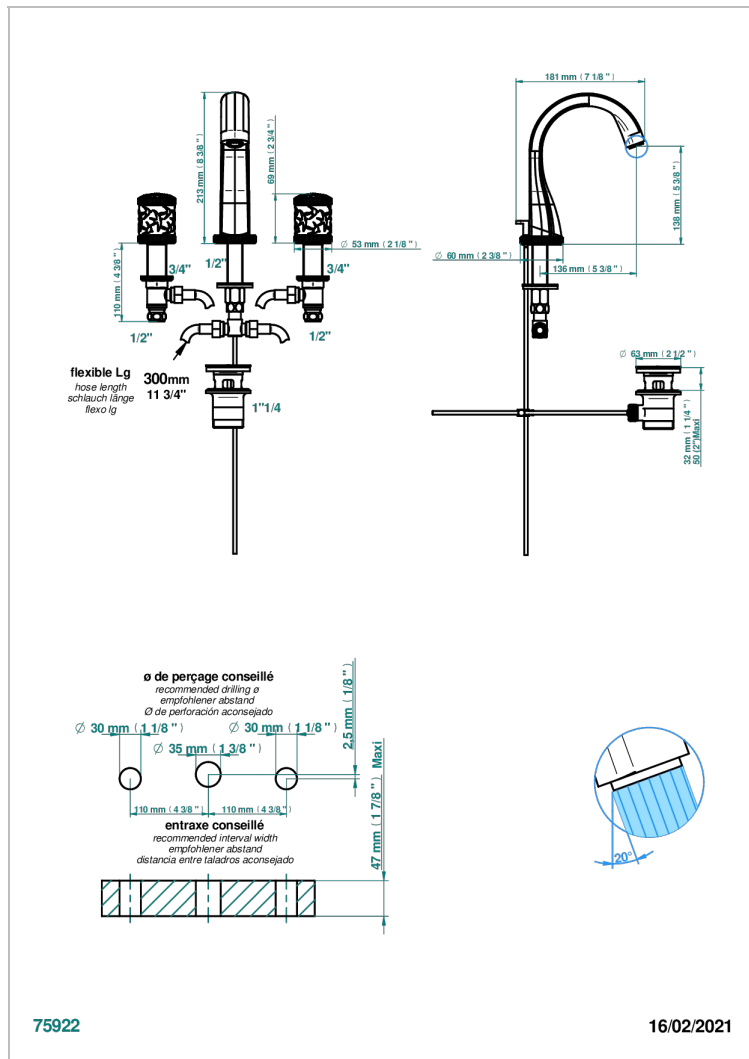

HIRONDELLES PLATINUM STAMPED

A4K-151

Rim mounted 3-hole basin mixer with waste

CHARACTERISTIC

- ACS : 18ACCLY393
- NF : NF EN 200 - IA - Chrome

STANDARDS

AVAILABLE FINITIONS

Antique nickel - H28
Black ceram - D30
Blush PVD - H62
Brass color PVD - H49
Brown bronze color PVD - F33
Gold color PVD - H52

Nickel color PVD - H55
Polished chrome (color finish) - A02
Polished gold (color finish) - F01
Polished nickel - B01
Soft gold - F30
Soft matt gold - F31

Umber PVD - H66
Varnished matt antique red copper
(color finish) - H07