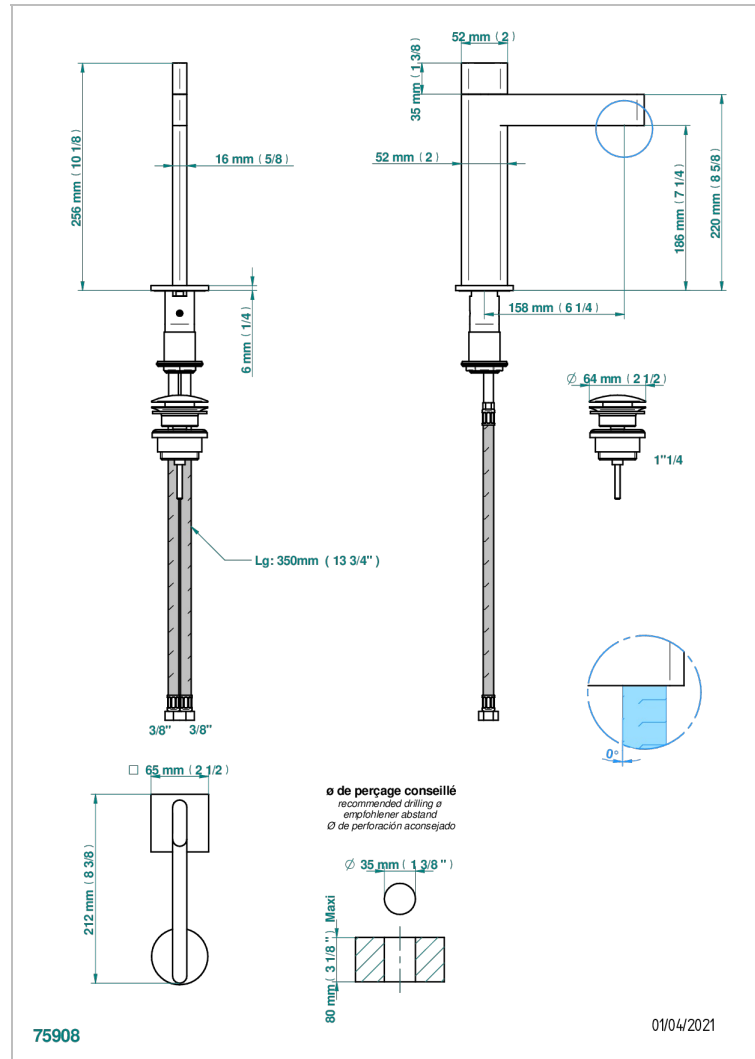

ICON-X WITH LEVER

U7H-6500

Single lever basin mixer with waste

CHARACTERISTIC

- ACS : 19ACCLY542

TECHNICAL SPECS

- Recommandé : 3 bars (max. 5 bars) - Advised : 43,5 psi (max. 72 psi)
- 9 l/min à 3 bars (1.58 gpm at 43.5 psi)

STANDARDS

AVAILABLE FINITIONS

Antique nickel - H28
Black ceram - D30
Blush PVD - H62
Brass color PVD - H49
Brown bronze color PVD - F33
Gold color PVD - H52

Graphite PVD - H64
Matt Umber PVD - H67
Matt blush PVD - H60
Matt brass color PVD - H50
Matt brown bronze color PVD - F34
Matt chrome - C02