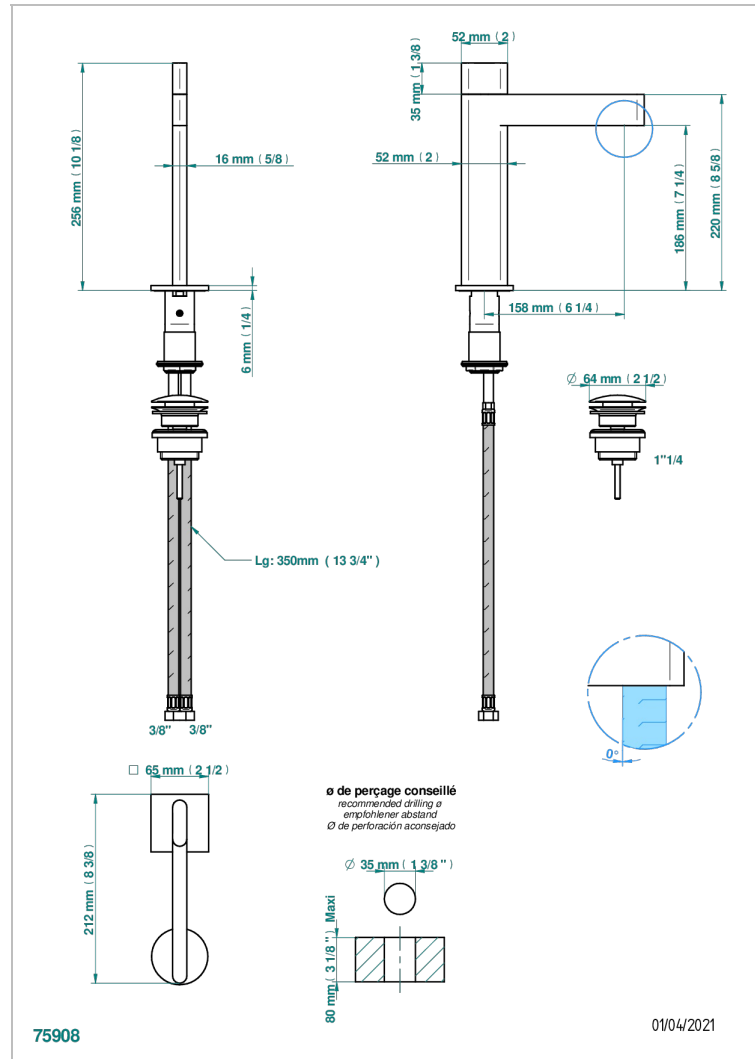

# ICON-X

U7G-6500

Single lever basin mixer with waste

## CHARACTERISTIC

- ACS : 19ACCLY542