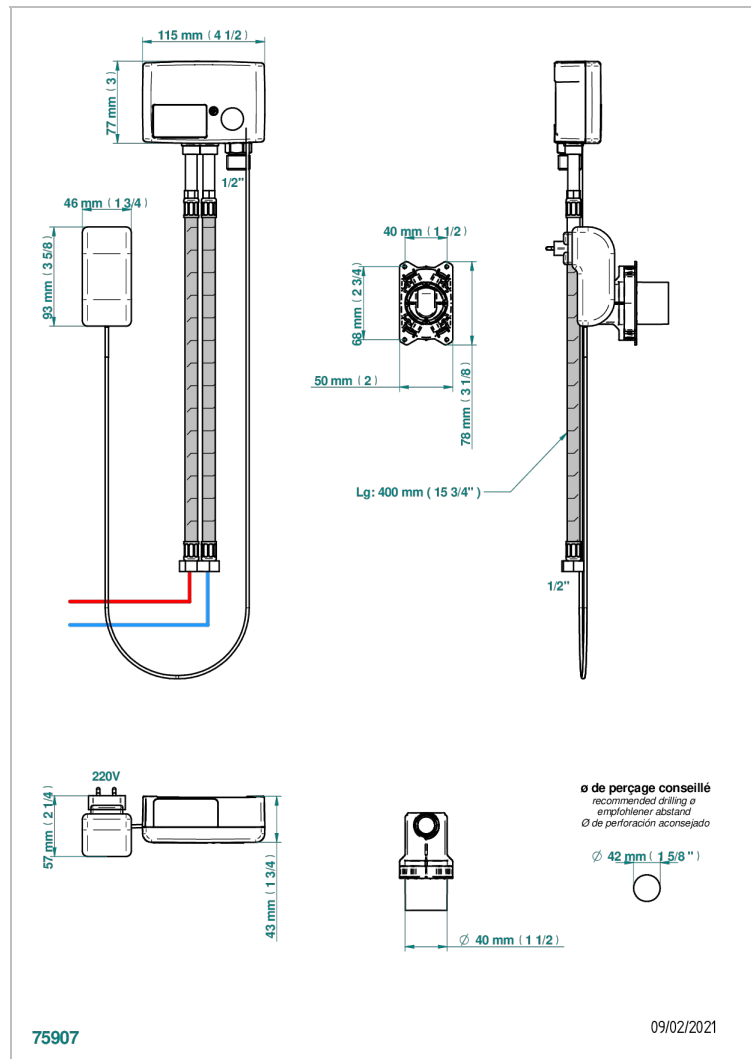

ПРОЧИЕ АРТИКУЛЫ THG

G00-6770A

Rough parts for electronic wall mounted control, on/off and temperature control

THG[®]
PARIS

ХАРАКТЕРИСТИКИ

- прочие артикулы THG
- Rough parts for electronic wall mounted control, on/off and temperature control