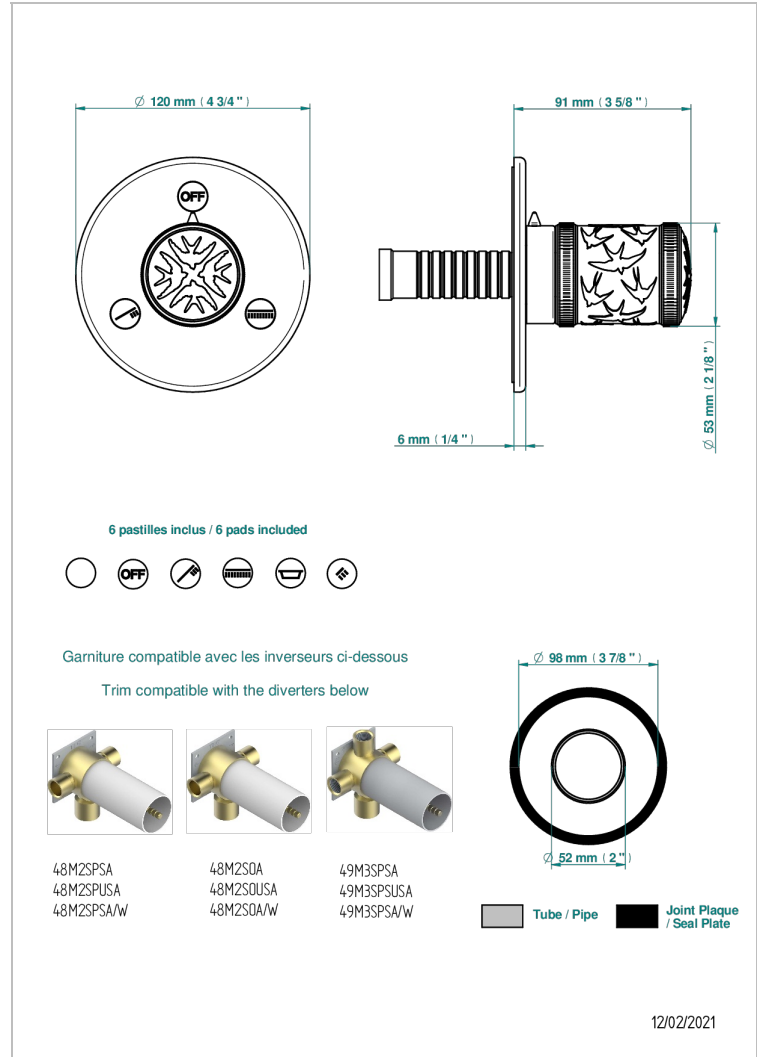

HIRONDELLES GOLD STAMPED

A4L-48M2SB

Trim for wall mounted diverter, 2 ways - ref. 48M2 and 3 ways - ref. 49M3

CARACTERÍSTICAS

- Hirondelles Gold stamped
- Trim for wall mounted diverter, 2 ways - ref. 48M2 and 3 ways - ref. 49M3

PRODUCTOS RELACIONADOS

- Ref. G00-48M2SOA Wall mounted 3-way diverter with ceramic cartridge for concealed installation- 1 inlet 3/4" and 2 outlets 1/2" without stop position, without trim
- Ref. G00-48M2SPSA Wall mounted 3-way diverter with ceramic cartridge for concealed installation, 1 inlet 3/4" and 2 outlets 1/2" with stop position, without trim
- Ref. G00-49M3SPSA Wall mounted 4-way diverter with ceramic cartridge for concealed installation- 1 inlet 3/4" and 3 outlets 1/2" with stop position, without trim